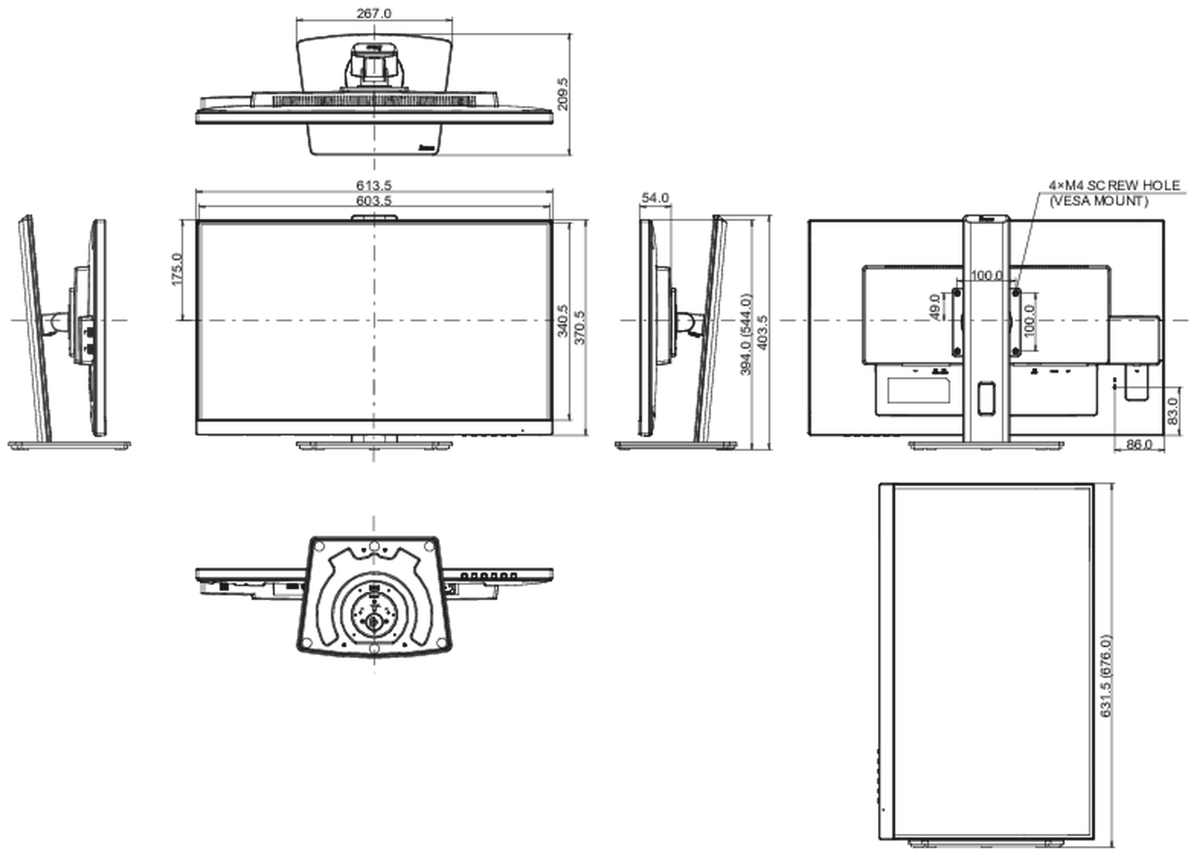

## 04 MECHANICAL

Display position adjustments	height, swivel, tilt, pivot (rotation both sides)
Height adjustment	150mm
Rotation (PIVOT function)	90°
Swivel stand	90°; 45° left; 45° right
Tilt angle	23° up; 5° down

## 08 DIMENSIONS / WEIGHT

<b>Product dimensions W x H x D</b>	613.5 x 394 (544) x 209.5mm
<b>Weight (without box)</b>	6.7kg
<b>EAN code</b>	4948570121656

All trademarks and registered trademarks acknowledged. E & O E. Specification subject to change without notice. All LCD's comply with ISO-9241-307:2008 in connection with pixel defects.