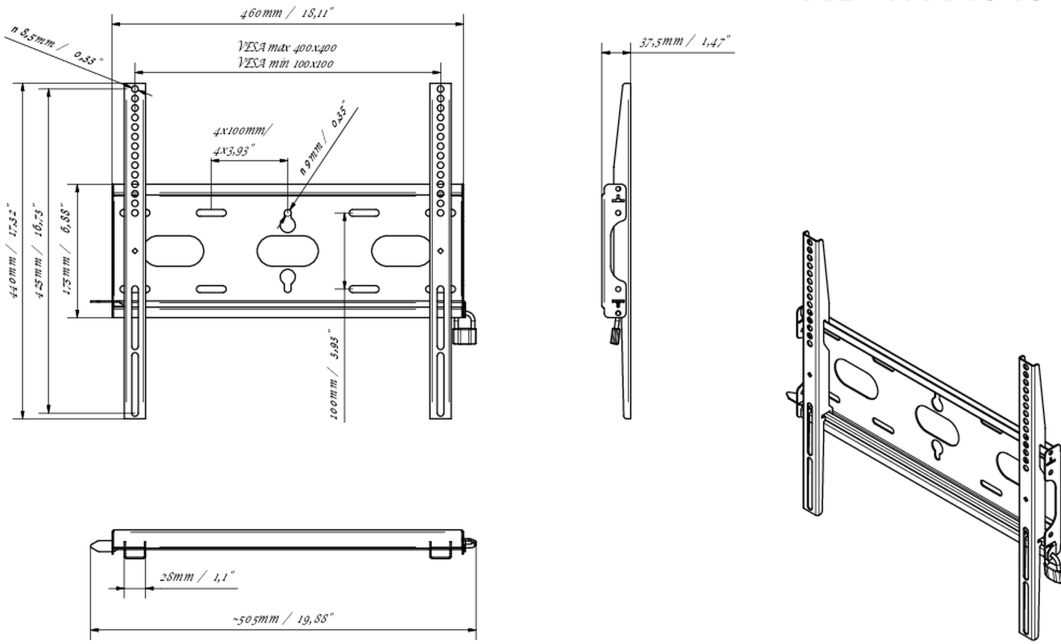

MD-WM4040

All trademarks and registered trademarks acknowledged. E & O E. Specification subject to change without notice. All LCD's comply with ISO-9241-307:2008 in connection with pixel defects.

© IYAMA CORPORATION. ALL RIGHTS RESERVED