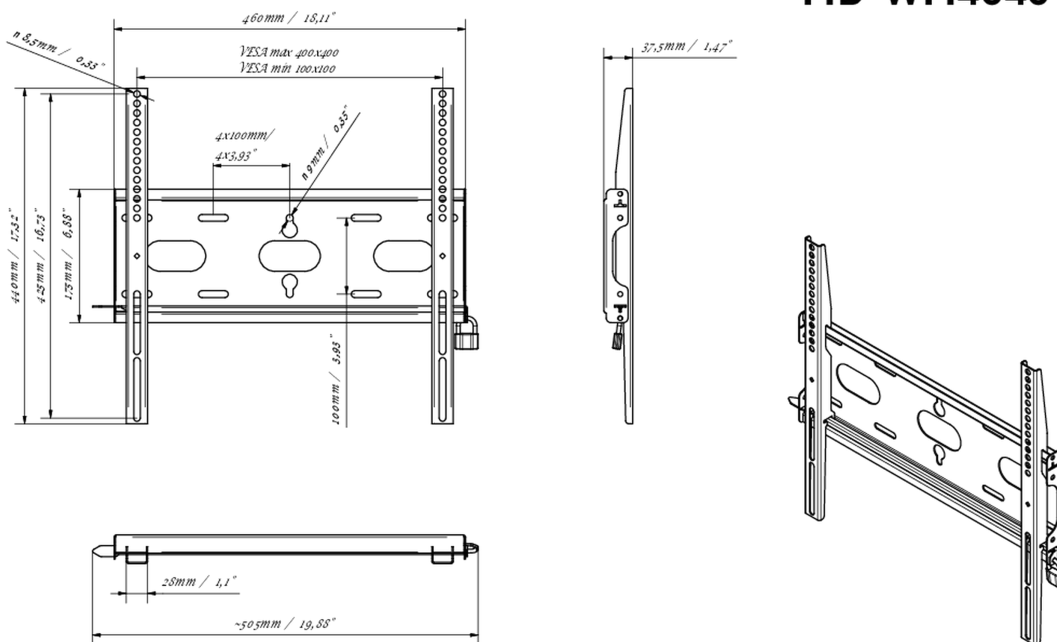

Universal wall mount, up to VESA 400x400mm, max. 125kg

With the easy and quick fixation system, this wall mount guarantees safe usage in environments like schools and other public utility buildings.

01 DEVICE

Type Wall Mount

02 TECHNICAL SPECIFICATION

Max weight capacity	125kg / monitor
VESA minimum	100 x 100mm
VESA maximum	400 x 400mm

MD-WM4040

03 DIMENSIONS / WEIGHT

Product dimensions W x H x D	460 x 440 x 37.5mm
Box dimensions W x H x D	205 x 505 x 38mm
Weight (without box)	1.8kg
Weight (with box)	2.5kg
EAN code	5902841107281