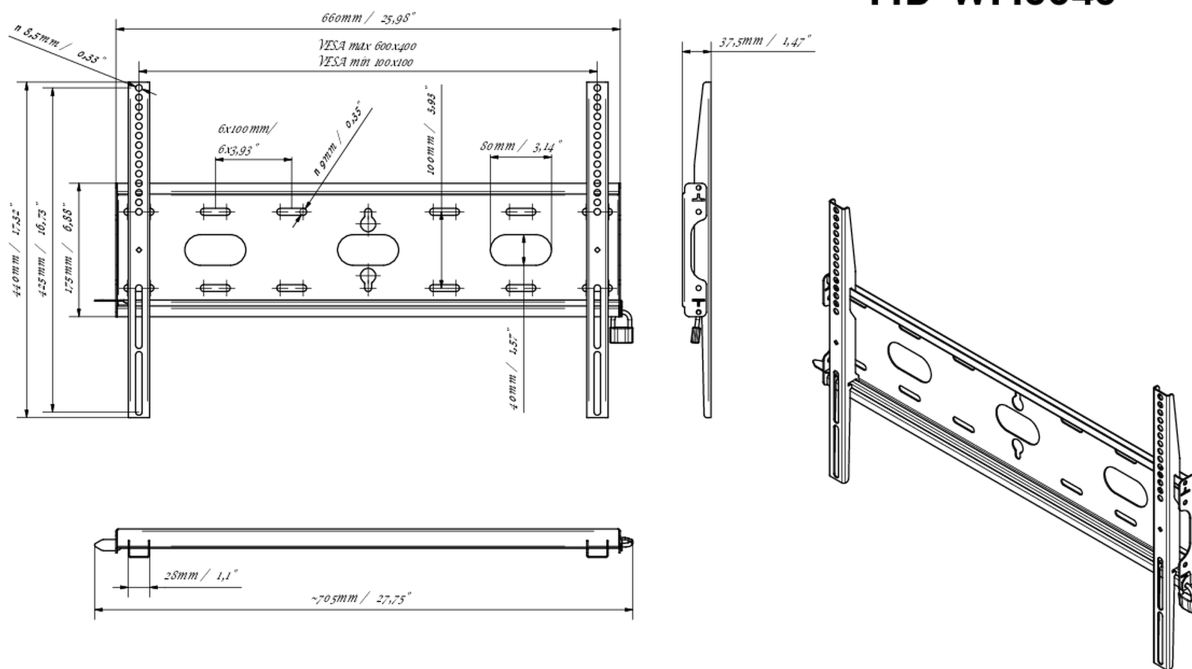

Universal wall mount, up to VESA 600x400mm, max. 125kg

With the easy and quick fixation system, this wall mount guarantees safe usage in environments like schools and other public utility buildings.

01 DEVICE

Type Wall Mount

02 TECHNICAL SPECIFICATION

Max weight capacity	125kg / monitor
VESA minimum	100 x 100mm
VESA maximum	600 x 400mm

MD-WM6040

03 DIMENSIONS / WEIGHT

Product dimensions W x H x D	660 x 440 x 37.5mm
Box dimensions W x H x D	690 x 220 x 40mm
Weight (without box)	2.3kg
Weight (with box)	3kg
EAN code	5902841107106