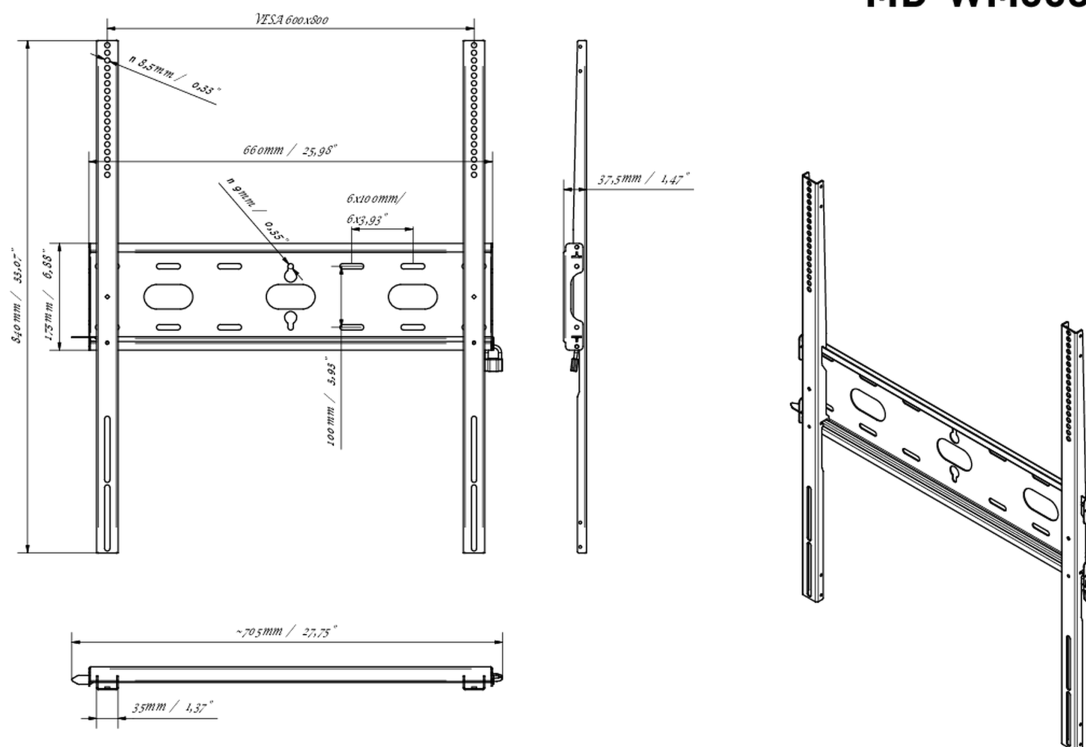

Universal wall mount, up to VESA 600x800mm, max. 125kg

With the easy and quick fixation system, this wall mount guarantees safe usage in environments like schools and other public utility buildings.

01 DEVICE

Type Wall Mount

02 TECHNICAL SPECIFICATION

Max weight capacity	125kg / monitor
VESA minimum	400 x 400mm
VESA maximum	600 x 800mm

MD-WM6080

03 DIMENSIONS / WEIGHT

Product dimensions W x H x D 660 x 840 x 37.5mm

Box dimensions W x H x D 930 x 220 x 40mm

Weight (without box) 3.4kg

Weight (with box) 4.1kg

EAN code 5902841107069

MD-WM6080

All trademarks and registered trademarks acknowledged. E & O E. Specification subject to change without notice. All LCD's comply with ISO-9241-307:2008 in connection with pixel defects.