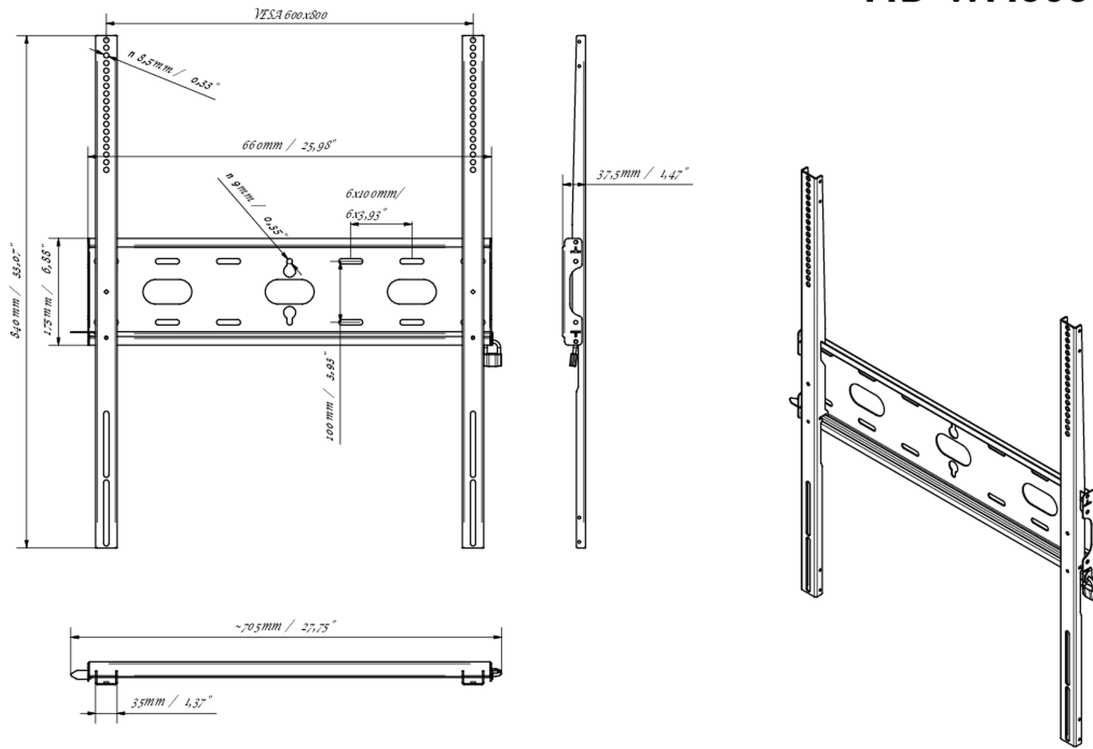

MD-WM6080

All trademarks and registered trademarks acknowledged. E & O E. Specification subject to change without notice. All LCD's comply with ISO-9241-307:2008 in connection with pixel defects.

© IYAMA CORPORATION. ALL RIGHTS RESERVED