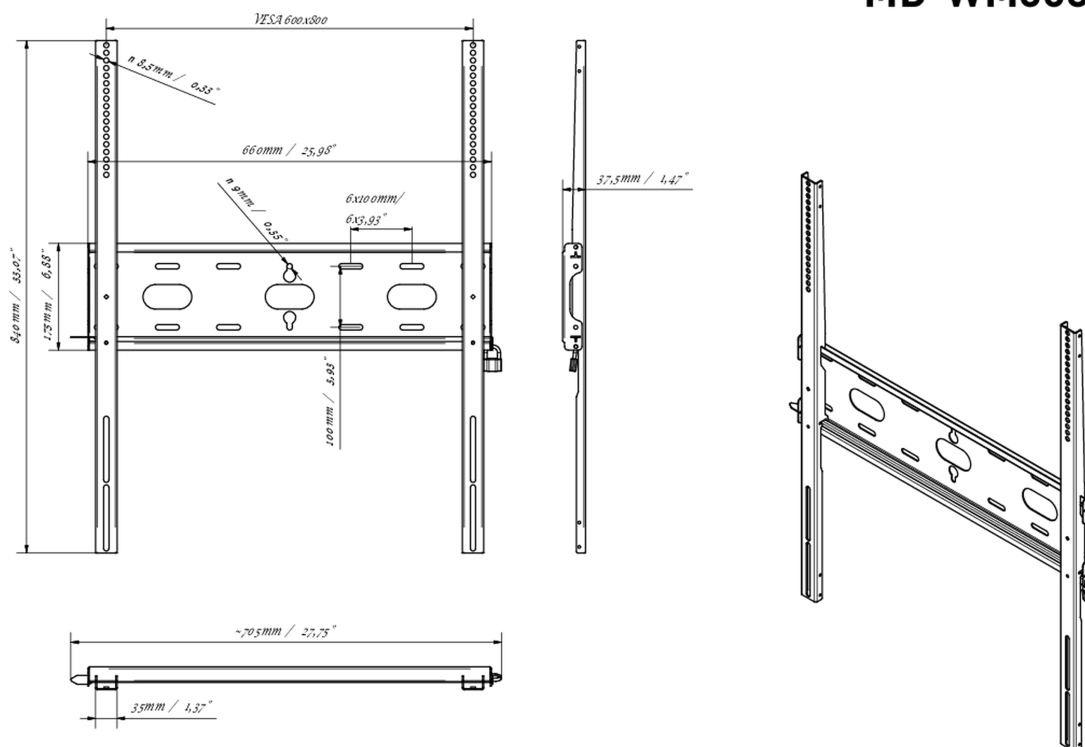

### Universal wall mount, up to VESA 600x800mm, max. 125kg

With the easy and quick fixation system, this wall mount guarantees safe usage in environments like schools and other public utility buildings.

#### 01 DEVICE

Type Wall Mount

#### 02 TECHNICAL SPECIFICATION

Max weight capacity	125kg / monitor
VESA minimum	400 x 400mm
VESA maximum	600 x 800mm

## 03 DIMENSIONS / WEIGHT

Product dimensions W x H x D	660 x 840 x 37.5mm
Box dimensions W x H x D	930 x 220 x 40mm
Weight (without box)	3.4kg
Weight (with box)	4.1kg
EAN code	5902841107069