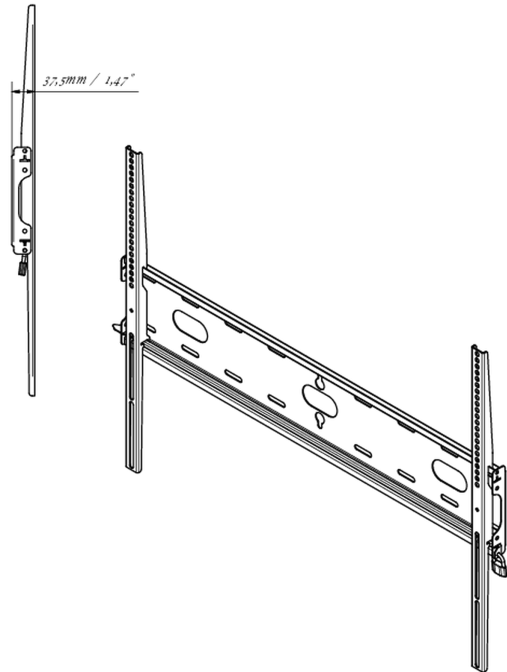

MD-WM8060

All trademarks and registered trademarks acknowledged. E & O E. Specification subject to change without notice. All LCD's comply with ISO-9241-307:2008 in connection with pixel defects.

© IIYAMA CORPORATION. ALL RIGHTS RESERVED