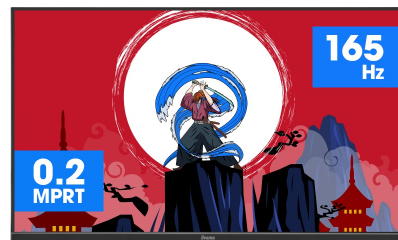

Immerse yourself in the game with the curved GCB3280QSU Red Eagle with 165Hz refresh rate

The 1500R curved VA panel with 165Hz refresh rate, 0.2ms MPRT and the 2560x1440 resolution gives you an immersive viewing experience and guarantees superb image quality. The height adjustable stand ensures you can easily adjust the screen position and easily customizable screen settings using the predefined and custom gaming modes along with the Black Tuner function gives you control over the dark scenes to make sure details are always clearly visible.

CURVED DESIGN 1500R

The 1500R curvature of the screen guarantees a realistic and comfortable viewing experience allowing you to really immerse yourself in the game.

165Hz & 0.2ms MPRT

With 165Hz refresh rate and 0.2ms MPRT response time the force is with you! Make split second decisions and be sure the image on the screen is always sharp and smooth.

01 DISPLAY CHARACTERISTICS

Diagonal	31.5", 80cm
Panel	VA LED, matte finish
Curved	1500R
Native resolution	2560 x 1440 @165Hz (3.7 megapixel WQHD, DisplayPort)
Aspect ratio	16:9
Panel brightness	350 cd/m ²
Static contrast	3000:1
Advanced contrast	80M:1
Response time (MPRT)	0.2ms
Viewing zone	horizontal/vertical: 178°/178°, right/left: 89°/89°, up/down: 89°/89°
Colour support	16.7mln
Horizontal Sync	30 - 245kHz
Viewable area W x H	697.3 x 392.3mm, 27.5 x 15.4"
Pixel pitch	0.272mm
Colour	matte, black