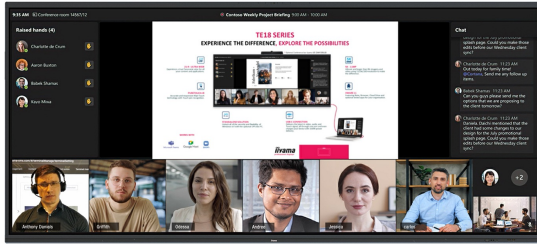

IFP INTERACTIVE DISPLAYS

**105" Ultra-wide Interactive 5K UHD display with 21:9 panoramic view**

- The TE10518UWI-B1AG is a revolutionary 105" 5K UHD Interactive Touchscreen that brings a new level of collaboration and engagement to your workspace. Boasting cutting-edge technology and a host of impressive features and functionalities, this interactive display is designed to transform the way you work, communicate, and share ideas. Whether it's for boardrooms, classrooms, or collaborative meeting spaces, this 105" 21:9 Ultra-Wide interactive touchscreen is the ultimate tool to foster creativity, productivity, and seamless communication.

## Microsoft Teams Front Row