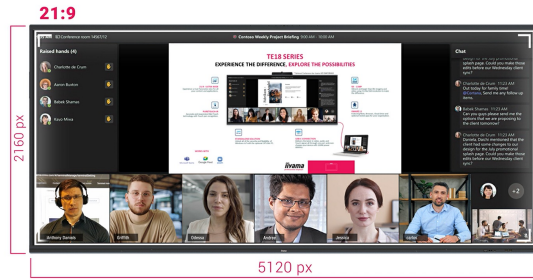

IFP INTERACTIVE DISPLAYS

**105" Ultra-wide Interactive 5K UHD display with 21:9 panoramic view**

- The TE10518UWI-B1AG is a revolutionary 105" 5K UHD Interactive Touchscreen that brings a new level of collaboration and engagement to your workspace. Boasting cutting-edge technology and a host of impressive features and functionalities, this interactive display is designed to transform the way you work, communicate, and share ideas. Whether it's for boardrooms, classrooms, or collaborative meeting spaces, this 105" 21:9 Ultra-Wide interactive touchscreen is the ultimate tool to foster creativity, productivity, and seamless communication.

## Microsoft Teams Front Row