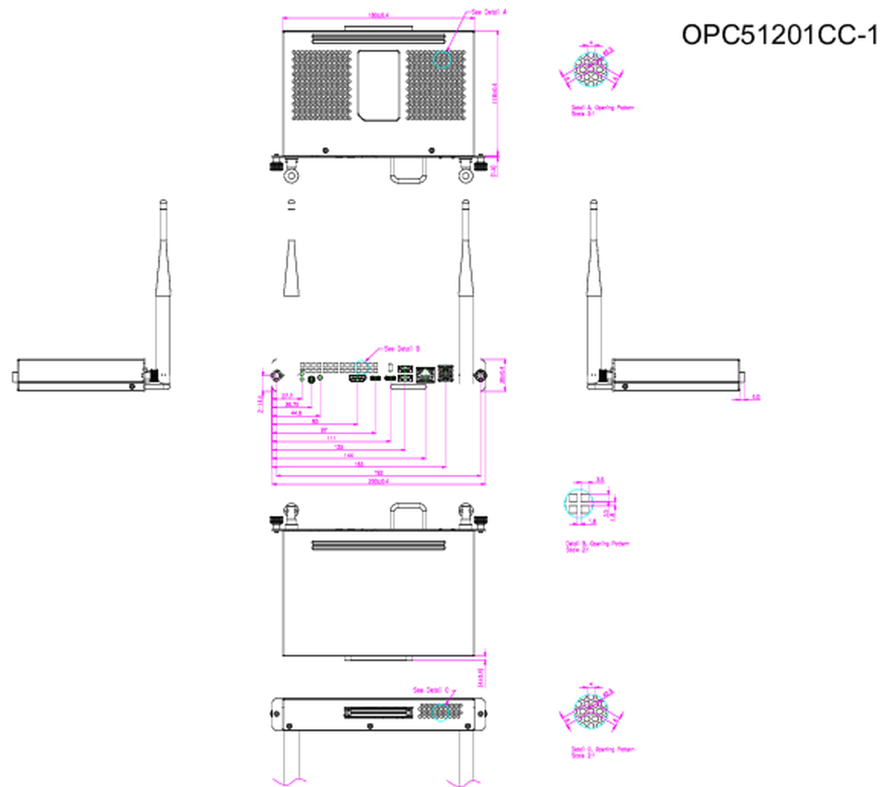

An Intel® i5 OPS slot PC with Windows® 11 which supports 5K (5120x2160) resolution

This mini OPS PC with Intel® Core™ i5 inside turns your iiyama (interactive) large format display into a stand-alone solution. It comes equipped with a powerful Intel® processor with integrated Ultra HD graphics and a fast SSD drive. No hassle with cables and having to mount a PC at the back of the monitor or on a floor lift. The OPC51201CC-1 is also very quiet with a noise level below 34dB at 100% CPU load at 1meter distance. Simply slide in the iiyama OPS slot PC and get started right away.

01 DEVICE

Type	OPS slot PC
CPU	Intel® Core™ i5-1240P, TPM 2.0 (Trusted Platform Module), vPro Essential
RAM	16GB DDR4
SSD	256GB M.2
Graphics	Integrated Intel® Iris® Xe
Chipset	Intel®
Sound card	Integrated High Definition Audio Stereo
Network	10/100/1000M Adapter
WiFi	802.11 a/b/g/n/ac/ax (M.2 NVME)
Bluetooth	5.3
Operating system	Windows 11 IoT Enterprise
LAN (RJ45)	x1
USB	3.0 x2, 2.0 x2, 3.2 (Type C) x2 (support DP Alt mode)
HDMI Out	x1 (2.0)
Microphone In	x1 (mic and headset combo)

02 POWER MANAGEMENT

Power usage 95W typical, 0.5W stand by

03 DIMENSIONS / WEIGHT

Product dimensions L x W x H 180 x 119 x 30mm

Weight (without box)	0.75kg
Weight (with box)	0.95kg
EAN code	4948570033188

04 ENVIRONMENTAL CONDITIONS