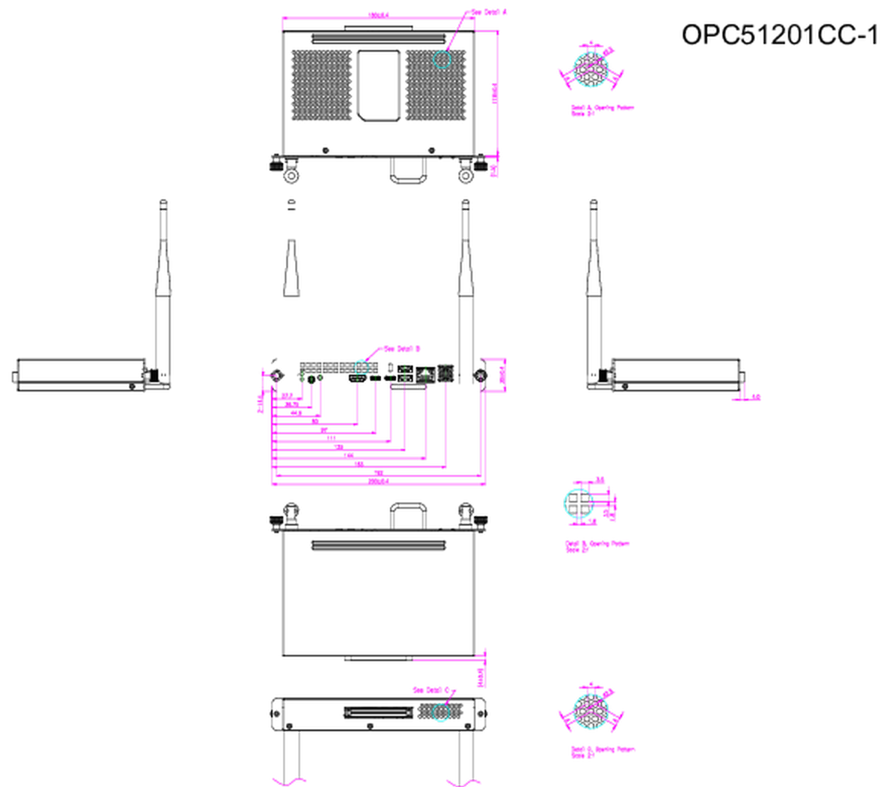

## An Intel® i5 OPS slot PC with Windows® 11 which supports 5K (5120x2160) resolution

This mini OPS PC with Intel® Core™ i5 inside turns your iiyama (interactive) large format display into a stand-alone solution. It comes equipped with a powerful Intel® processor with integrated Ultra HD graphics and a fast SSD drive. No hassle with cables and having to mount a PC at the back of the monitor or on a floor lift. The OPC51201CC-1 is also very quiet with a noise level below 34dB at 100% CPU load at 1meter distance. Simply slide in the iiyama OPS slot PC and get started right away.

### 01 УСТРОЙСТВО

Type	OPS slot PC
CPU	Intel® Core™ i5-1240P, TPM 2.0 (Trusted Platform Module), vPro Essential
RAM	16GB DDR4
SSD	256GB M.2
Graphics	Integrated Intel® Iris® Xe
Chipset	Intel®
Sound card	Integrated High Definition Audio Stereo
Network	10/100/1000M Adapter
WiFi	802.11 a/b/g/n/ac/ax (M.2 NVME)
Bluetooth	5.3
Operating system	Windows 11 IoT Enterprise
LAN (RJ45)	x1
USB	3.0 x2, 2.0 x2, 3.2 (Type C) x2 (support DP Alt mode)
HDMI Out	x1 (2.0)
Microphone In	x1 (mic and headset combo)

### 02 POWER-MANAGEMENT

Потребляемая мощность 95W стандарт, 0.5W ожидание

### 03 РАЗМЕР / ВЕС

Размер продукта 180 x 119 x 30мм

Вес (без упаковки)	0.75кг
Вес (с упаковкой)	0.95кг
EAN код	4948570033188