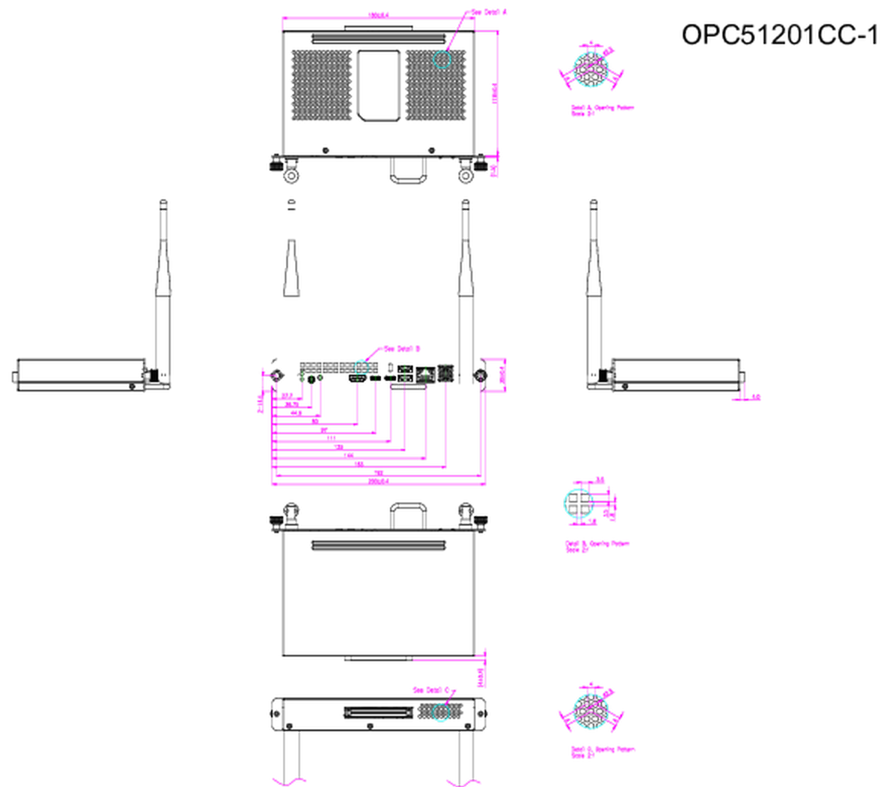

An Intel® i5 OPS slot PC with Windows® 11 which supports 5K (5120x2160) resolution

This mini OPS PC with Intel® Core™ i5 inside turns your iiyama (interactive) large format display into a stand-alone solution. It comes equipped with a powerful Intel® processor with integrated Ultra HD graphics and a fast SSD drive. No hassle with cables and having to mount a PC at the back of the monitor or on a floor lift. The OPC51201CC-1 is also very quiet with a noise level below 34dB at 100% CPU load at 1meter distance. Simply slide in the iiyama OPS slot PC and get started right away.

01 DEVICE

Type	OPS slot PC
CPU	Intel® Core™ i5-1240P, TPM 2.0 (Trusted Platform Module), vPro Essential
RAM	16GB DDR4
SSD	256GB M.2
Graphics	Integrated Intel® Iris® Xe
Chipset	Intel®
Sound card	Integrated High Definition Audio Stereo
Network	10/100/1000M Adapter
WiFi	802.11 a/b/g/n/ac/ax (M.2 NVME)
Bluetooth	5.3
Operating system	Windows 11 IoT Enterprise
LAN (RJ45)	x1
USB	3.0 x2, 2.0 x2, 3.2 (Type C) x2 (support DP Alt mode)
HDMI Out	x1 (2.0)
Microphone In	x1 (mic and headset combo)

02 POWER-MANAGEMENT

Потребляемая мощность 95W стандарт, 0.5W ожидание

03 РАЗМЕР / BEC

Размер продукта 180 x 119 x 30мм

Вес (без упаковки)	0.75кг
Вес (с упаковкой)	0.95кг
EAN код	4948570033188

04 ENVIRONMENTAL CONDITIONS