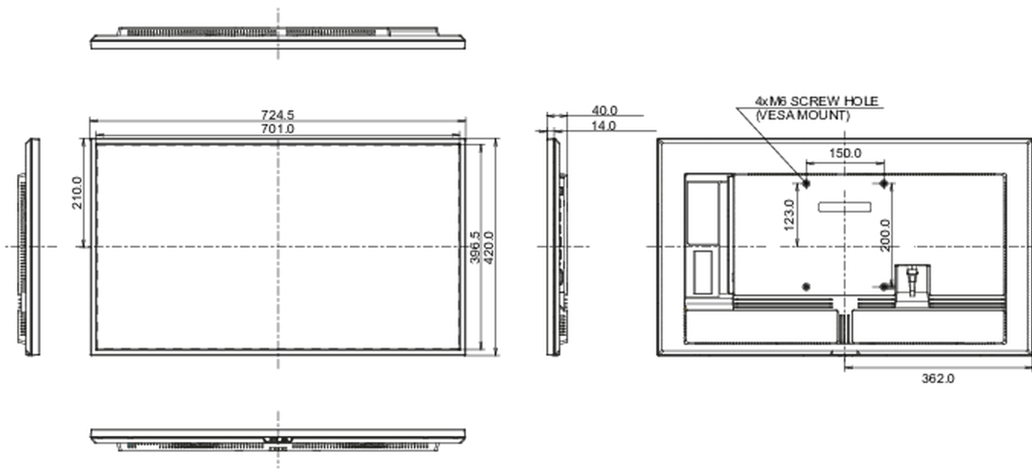

All trademarks and registered trademarks acknowledged. E & O E. Specification subject to change without notice. All LCD's comply with ISO-9241-307:2008 in connection with pixel defects.

© IIYAMA CORPORATION. ALL RIGHTS RESERVED