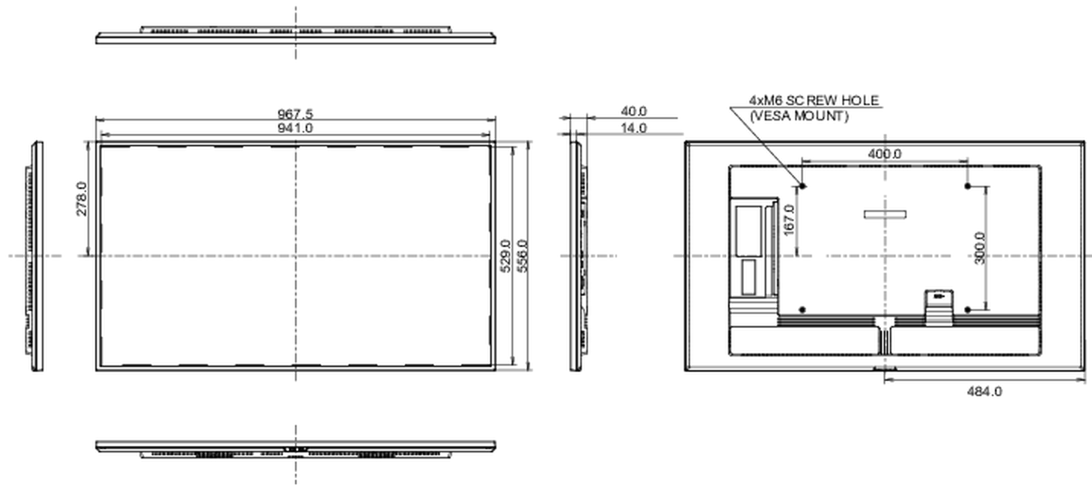

CB, CE, TÜV-Bauart, EAC, RoHS podrška, ErP, WEEE, REACH, UKCA

Klasa energetske efikasnosti (Regulation (EU) 2017/1369)

G

09 DIMENZIJE / TEŽINA

Dimenzije proizvoda Š x V x D

967.4 x 555.9 x 40mm

Dimenzije kutije Š x V x D

1075 x 652 x 144mm

Težina (bez kutije)

9.1kg

Težina (sa kutijom)

12.7kg

EAN kod

4948570122295

All trademarks and registered trademarks acknowledged. E & O E. Specification subject to change without notice. All LCD's comply with ISO-9241-307:2008 in connection with pixel defects.