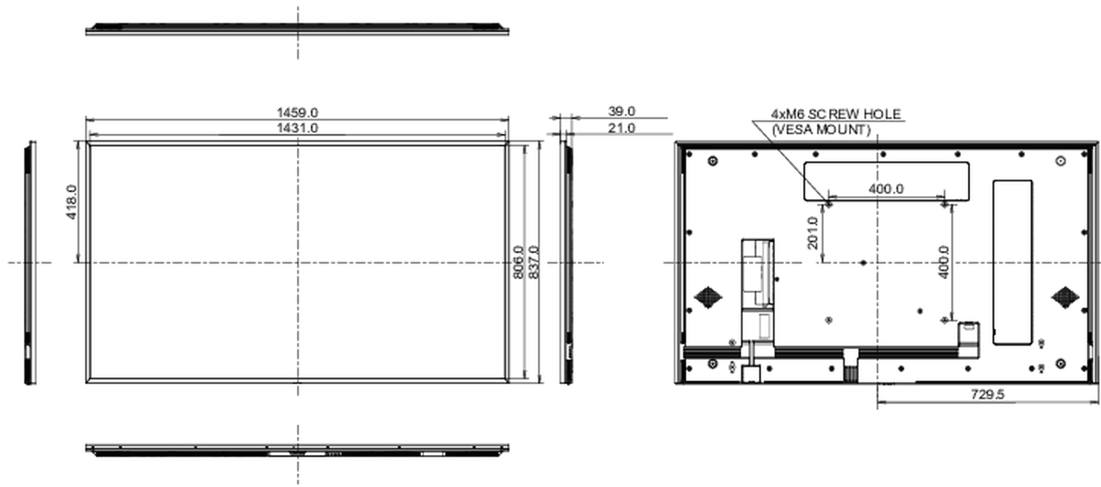

CB, CE, TÜV-Bauart, EAC, RoHS podrška, ErP, WEEE, REACH, UKCA

Klasa energetske efikasnosti (Regulation (EU) 2017/1369)

F

09 DIMENZIJE / TEŽINA

Dimenzije proizvoda Š x V x D

1459.2 x 837.1 x 38.9mm

Dimenzije kutije Š x V x D

1640 x 990 x 164mm

Težina (bez kutije)

25.3kg

Težina (sa kutijom)

36.4kg

EAN kod

4948570122318

All trademarks and registered trademarks acknowledged. E & O E. Specification subject to change without notice. All LCD's comply with ISO-9241-307:2008 in connection with pixel defects.