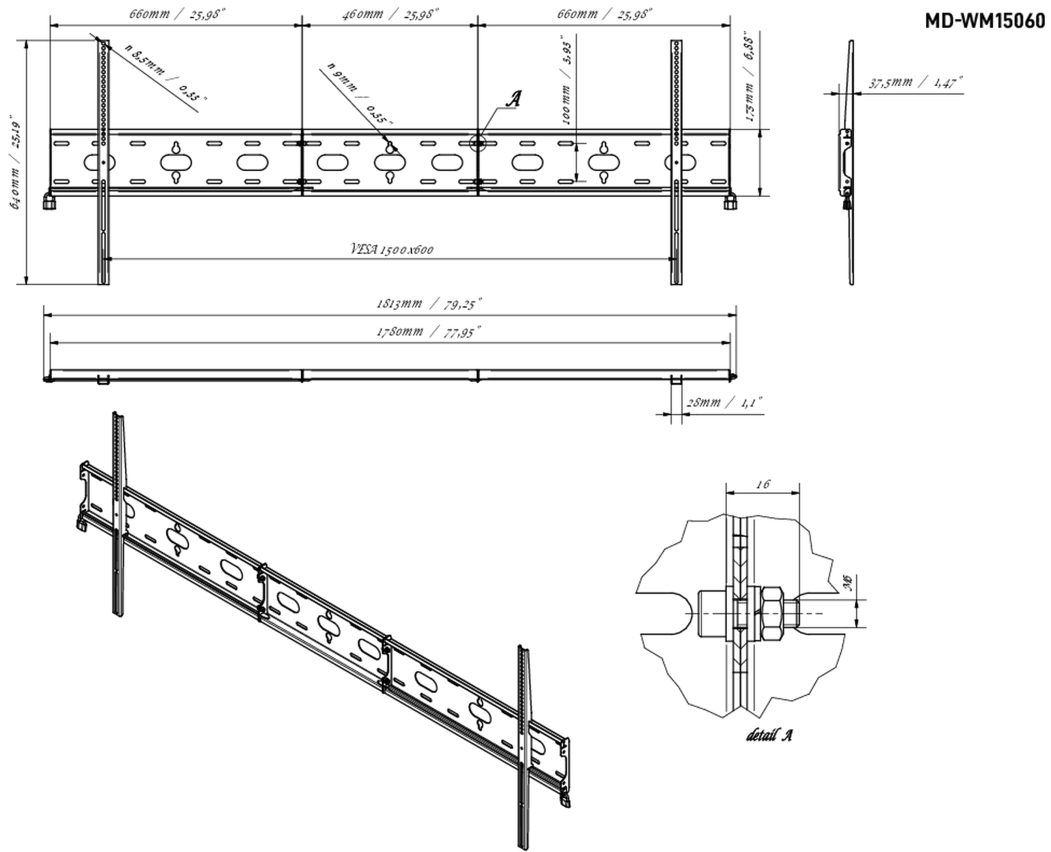

Universal wall mount, up to VESA 1500x600mm, max. 125kg

With the easy and quick fixation system, this wall mount guarantees safe usage in environments like schools and other public utility buildings for 105" displays in landscape orientation.

01 DEVICE

Type Wall Mount

02 TECHNICAL SPECIFICATION

Max weight capacity	125kg / monitor
VESA minimum	100 x 100mm
VESA maximum	1500 x 600mm

03 DIMENSIONS / WEIGHT

Product dimensions W x H x D

1813 x 640 x 37.5mm