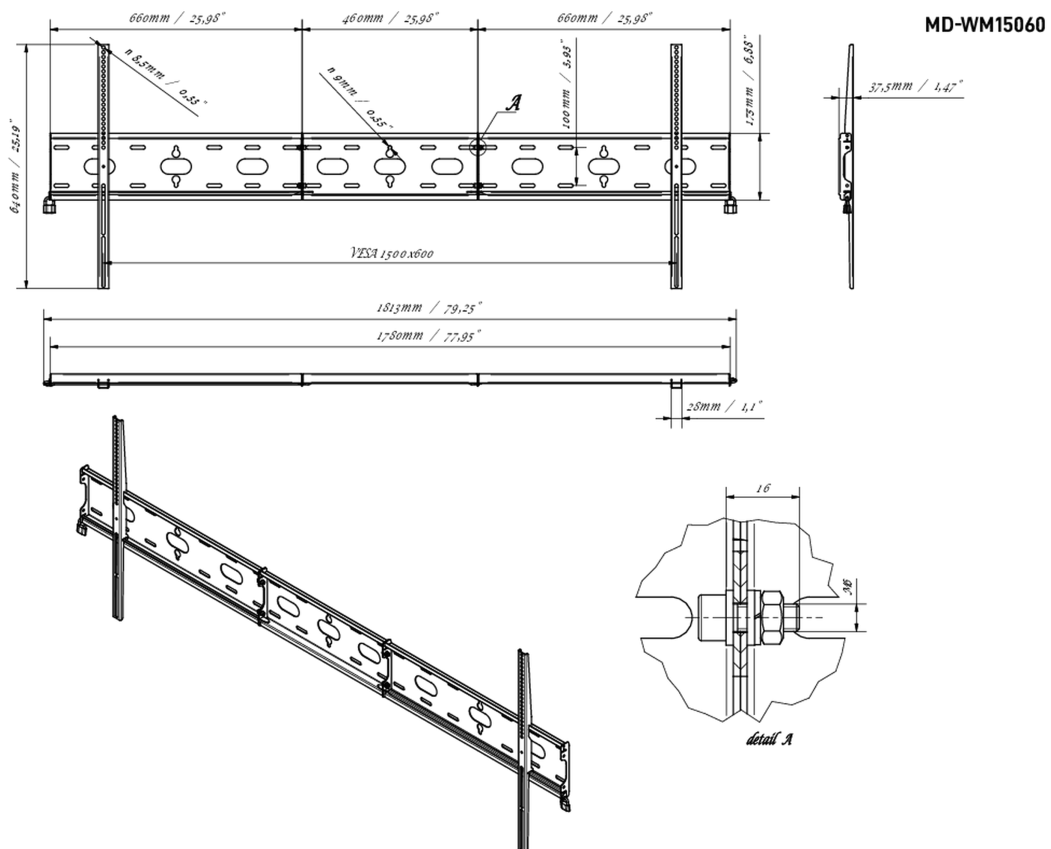

03 DIMENSIONS / WEIGHT

Product dimensions W x H x D

1813 x 640 x 37.5mm

EAN code

5902841101234