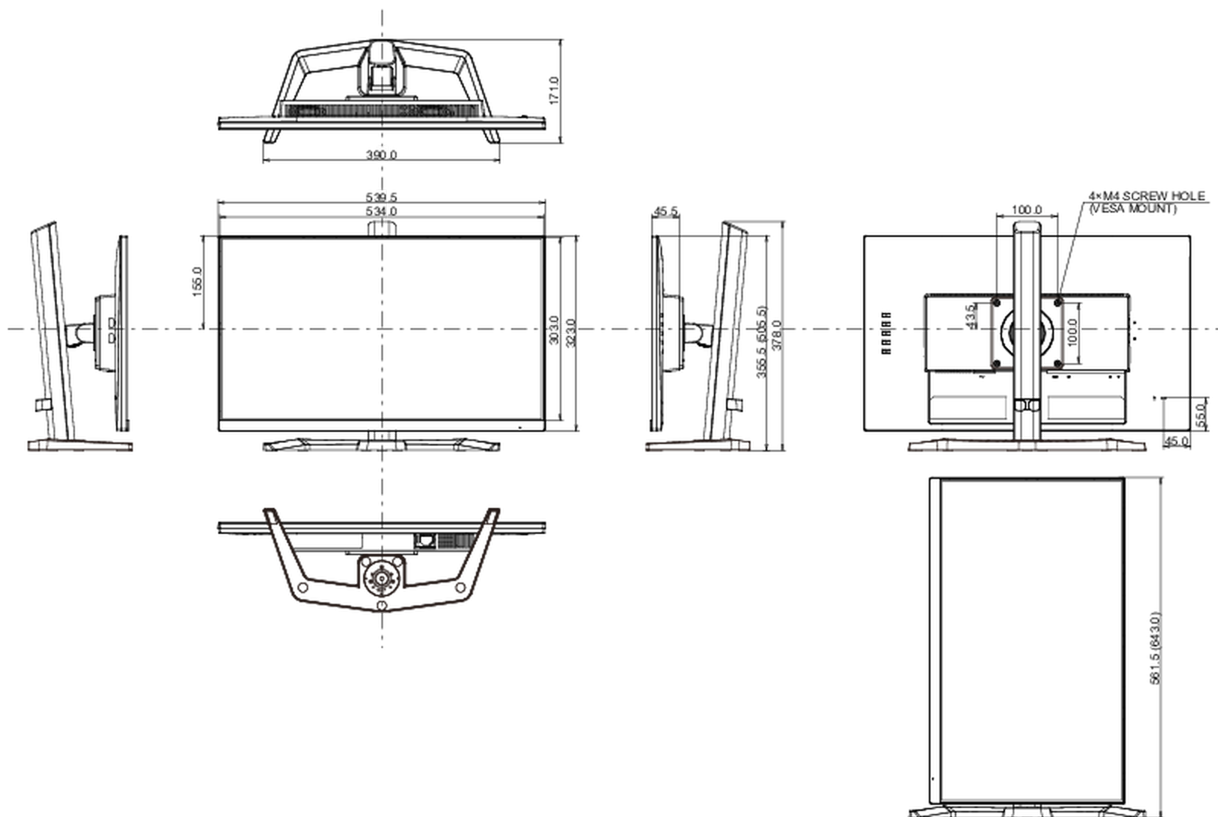

## 08 DIMENSIONES / PESO

Producto dimensiones W x H x D

539.5 x 355.5 (505.5) x 171mm

Peso (sin caja)

4.5kg

Código EAN

4948570123131

*All trademarks and registered trademarks acknowledged. E & O E. Specification subject to change without notice. All LCD's comply with ISO-9241-307:2008 in connection with pixel defects.*