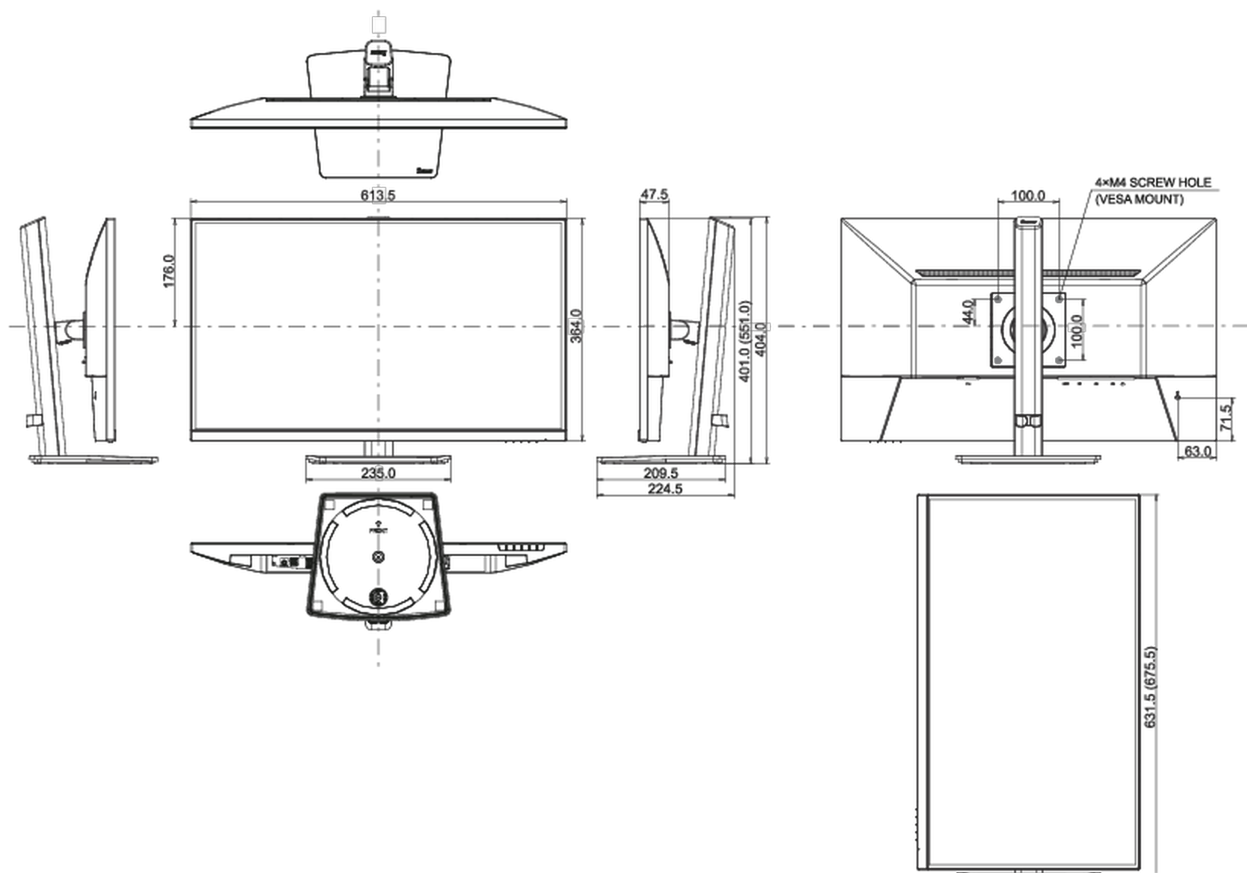

04 MECHANICAL

Display position adjustments	height, swivel, tilt, pivot (rotation both sides)
Height adjustment	150mm
Rotation (PIVOT function)	90°
Swivel stand	360°; 180° left; 180° right
Tilt angle	23° up; 5° down
VESA mounting	100 x 100mm

Product dimensions W x H x D 613.5 x 401 (551) x 224.5mm

Box dimensions W x H x D 691 x 142 x 447mm

Weight (without box) 5.3kg

Weight (with box) 6.6kg

EAN code 4948570122684

All trademarks and registered trademarks acknowledged. E & O E. Specification subject to change without notice. All LCD's comply with ISO-9241-307:2008 in connection with pixel defects.