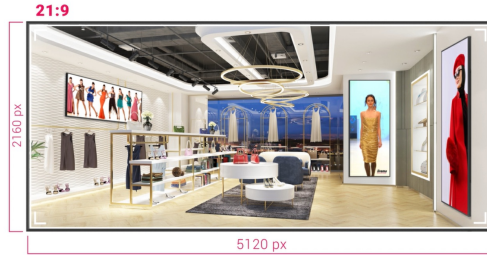

LFD - SIGNAGE DISPLAYS**INFORMATION**

105" Professional 5KUW Display for specialised 21:9 panoramic commercial signage

Experience a true 21:9 Panoramic Ultra-Wide view for all your content with the jaw dropping 105" displays of iiyama. This super sleek thin bezel design display shows vibrant and larger than life imagery and videos using 5KUW resolution to make the difference.

Whether installed in mission critical control room facilities or vibrant digital signage for high end retail spaces, this iiyama 105" large format display offers businesses an easy and effective solution to help capture their audience's attention. Designed to perform in continual, around the clock environments, the LH10551UWS-B1AG can be installed and utilised in landscape and portrait orientation to create the most stimulating imagery in any space.

Flexible Orientation

The ability to position the displays in landscape or portrait orientation means you can make the most of any space and bring your messaging, advertisements, videos and safety information to your audience.

5K - 11 Mega Pixels

Наслаждайтесь потрясающими визуальными эффектами с разрешением 5KUW (5120x2160), предлагающими живые и четкие изображения для полного погружения в просмотр.

USB-C Connection

Передаёт видео, аудио и сенсорные сигналы новейшего формата через один порт.