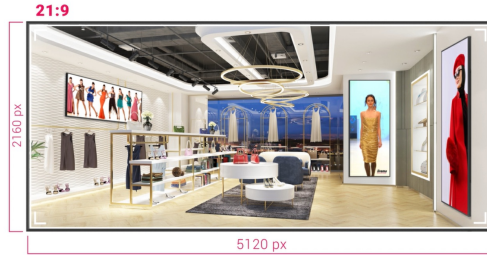

LFD - SIGNAGE DISPLAYS

105" Professional 5KUW Display for specialised 21:9 panoramic commercial signage

Experience a true 21:9 Panoramic Ultra-Wide view for all your content with the jaw-dropping 105" displays of iiyama. This super-sleek thin bezel design display shows vibrant and larger-than-life imagery and videos using 5KUW resolution to make the difference.

Whether installed in mission-critical control room facilities or vibrant digital signage for high-end retail spaces, this iiyama 105" large-format display offers businesses an easy and effective solution to help capture their audience's attention. Designed to perform in continual, around-the-clock environments, the LH10551UWS-B1AG can be installed and utilised in landscape and portrait orientation to create the most stimulating imagery in any space.

Flexible Orientation

The ability to position the displays in landscape or portrait orientation means you can make the most of any space and bring your messaging, advertisements, videos and safety information to your audience.

5K - 11 Mega Pixels

Zažijte ohromující obraz s rozlišením 5KUW (5120x2160), které nabízí ostrý a jasný obraz pro skutečně pohlcující zážitek ze sledování.

USB-C Connection

Poskytuje nejnovější obrazový, zvukový a dotykový signál, to vše prostřednictvím jednoho portu.