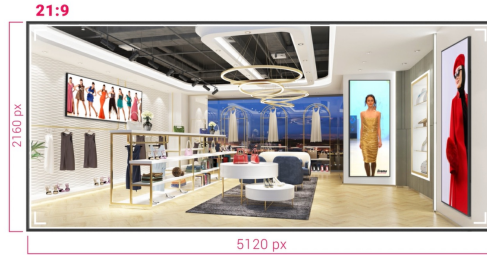

LFD - SIGNAGE DISPLAYS**INFORMATION**

105" Professional 5KUW Display for specialised 21:9 panoramic commercial signage

Experience a true 21:9 Panoramic Ultra-Wide view for all your content with the jaw dropping 105" displays of iiyama. This super sleek thin bezel design display shows vibrant and larger than life imagery and videos using 5KUW resolution to make the difference.

Whether installed in mission critical control room facilities or vibrant digital signage for high end retail spaces, this iiyama 105" large format display offers businesses an easy and effective solution to help capture their audience's attention. Designed to perform in continual, around the clock environments, the LH10551UWS-B1AG can be installed and utilised in landscape and portrait orientation to create the most stimulating imagery in any space.

Flexible Orientation

The ability to position the displays in landscape or portrait orientation means you can make the most of any space and bring your messaging, advertisements, videos and safety information to your audience.

5K - 11 Mega Pixels

Experience stunning visuals on this IPS panel with 5KUW resolution (5120x2160), offering crisp and clear images for a truly immersive viewing experience.

USB-C Connection

Delivers the latest in video, audio and Touch signal, all through one port.