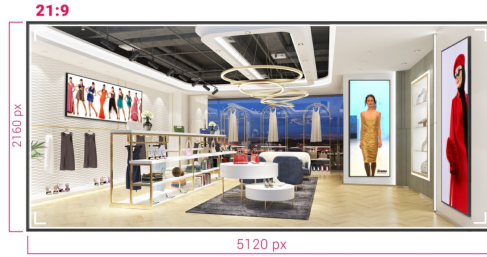

LFD - SIGNAGE DISPLAYS**INFORMATION**

105" Professional 5KUW Display for specialised 21:9 panoramic commercial signage

Experience a true 21:9 Panoramic Ultra-Wide view for all your content with the jaw dropping 105" displays of iiyama. This super sleek thin bezel design display shows vibrant and larger than life imagery and videos using 5KUW resolution to make the difference.

Whether installed in mission critical control room facilities or vibrant digital signage for high end retail spaces, this iiyama 105" large format display offers businesses an easy and effective solution to help capture their audience's attention. Designed to perform in continual, around the clock environments, the LH10551UWS-B1AG can be installed and utilised in landscape and portrait orientation to create the most stimulating imagery in any space.

21:9 Ultra-Wide Screen

With an ultra-wide aspect ratio, this professional display provides an expansive canvas to accommodate panoramic commercial signage. The 21:9 Ultra Wide format is also the perfect optimisation for your content capabilities, enhancing our messages and simultaneously attracting your audience on a larger scale.

5K - 11 Mega Pixels

Наслаждайтесь потрясающими визуальными эффектами с разрешением 5KUW (5120x2160), предлагающими живые и четкие изображения для полного погружения в просмотр.

USB-C Connection

Передаёт видео, аудио и сенсорные сигналы новейшего формата через один порт.