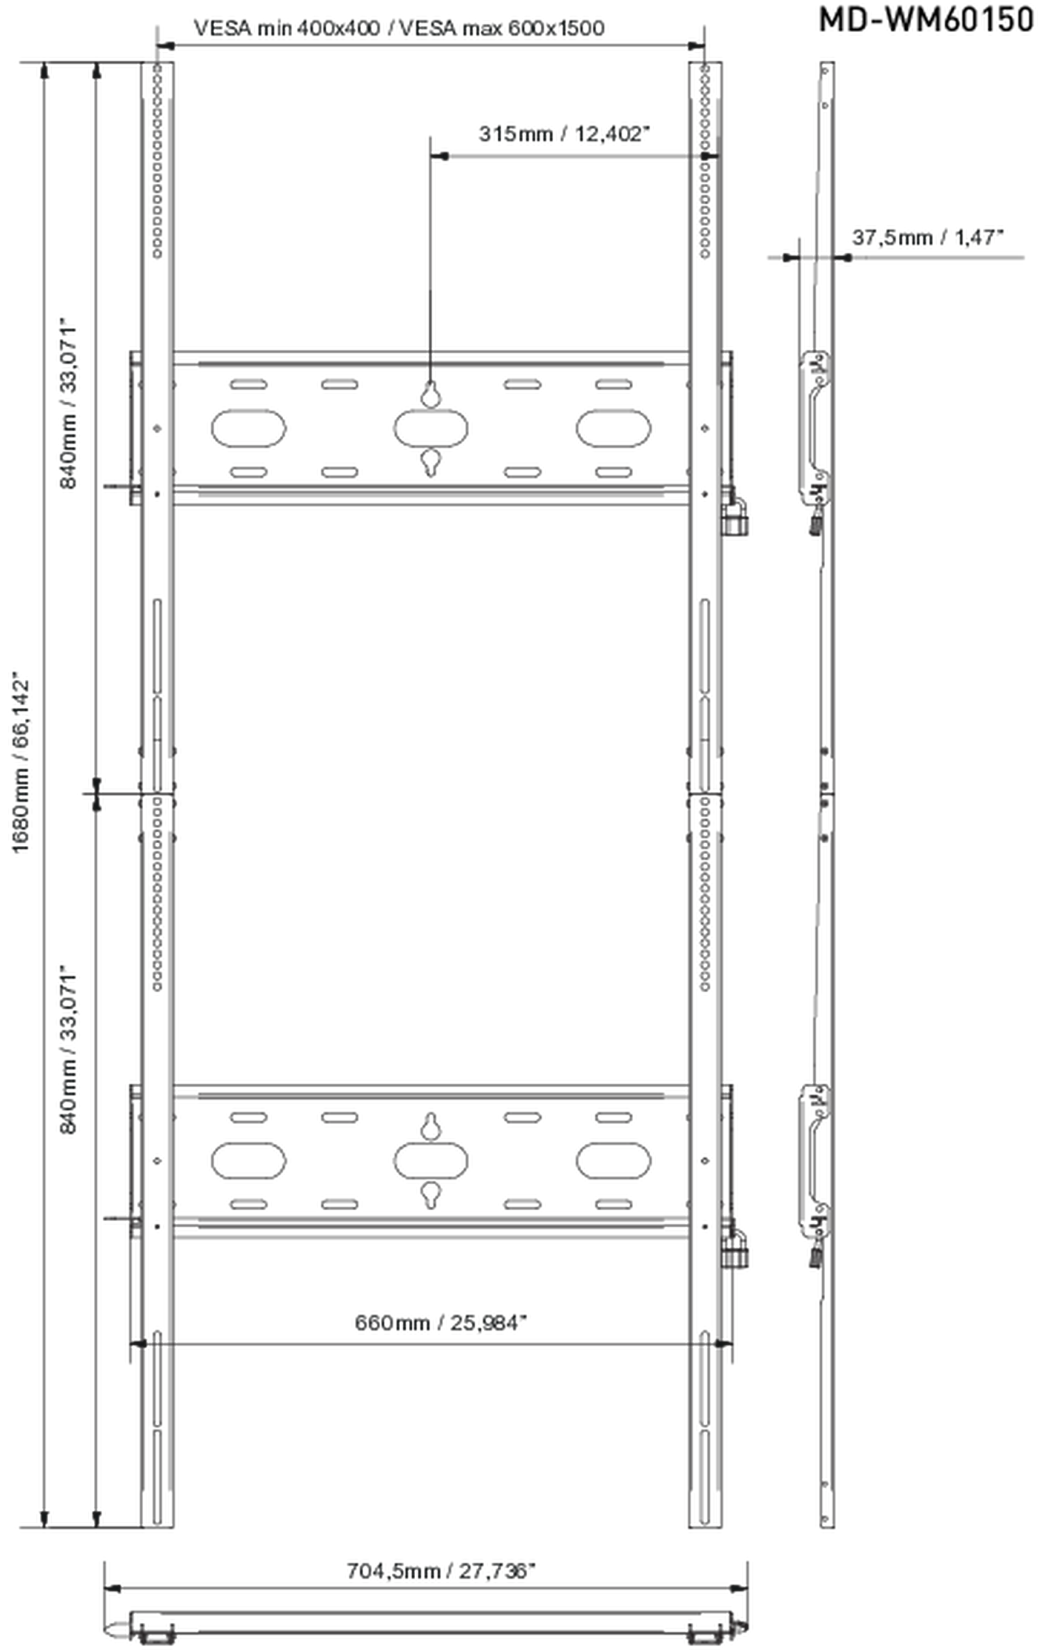

Universal wall mount, up to VESA 600x1500mm, max. 125kg

With the easy and quick fixation system, this wall mount guarantees safe usage in environments like schools and other public utility buildings for 105" displays in portrait orientation.

01 DEVICE

Type Wall Mount

02 TECHNICAL SPECIFICATION

Max weight capacity 125kg / monitor

VESA minimum 400 x 400mm

VESA maximum 600 x 1500mm

03 DIMENSIONS / WEIGHT

Product dimensions W x H x D

704.5 x 1680 x 37.5mm

EAN code

5902841101258

All trademarks and registered trademarks acknowledged. E & O E. Specification subject to change without notice. All LCD's comply with ISO-9241-307:2008 in connection with pixel defects.