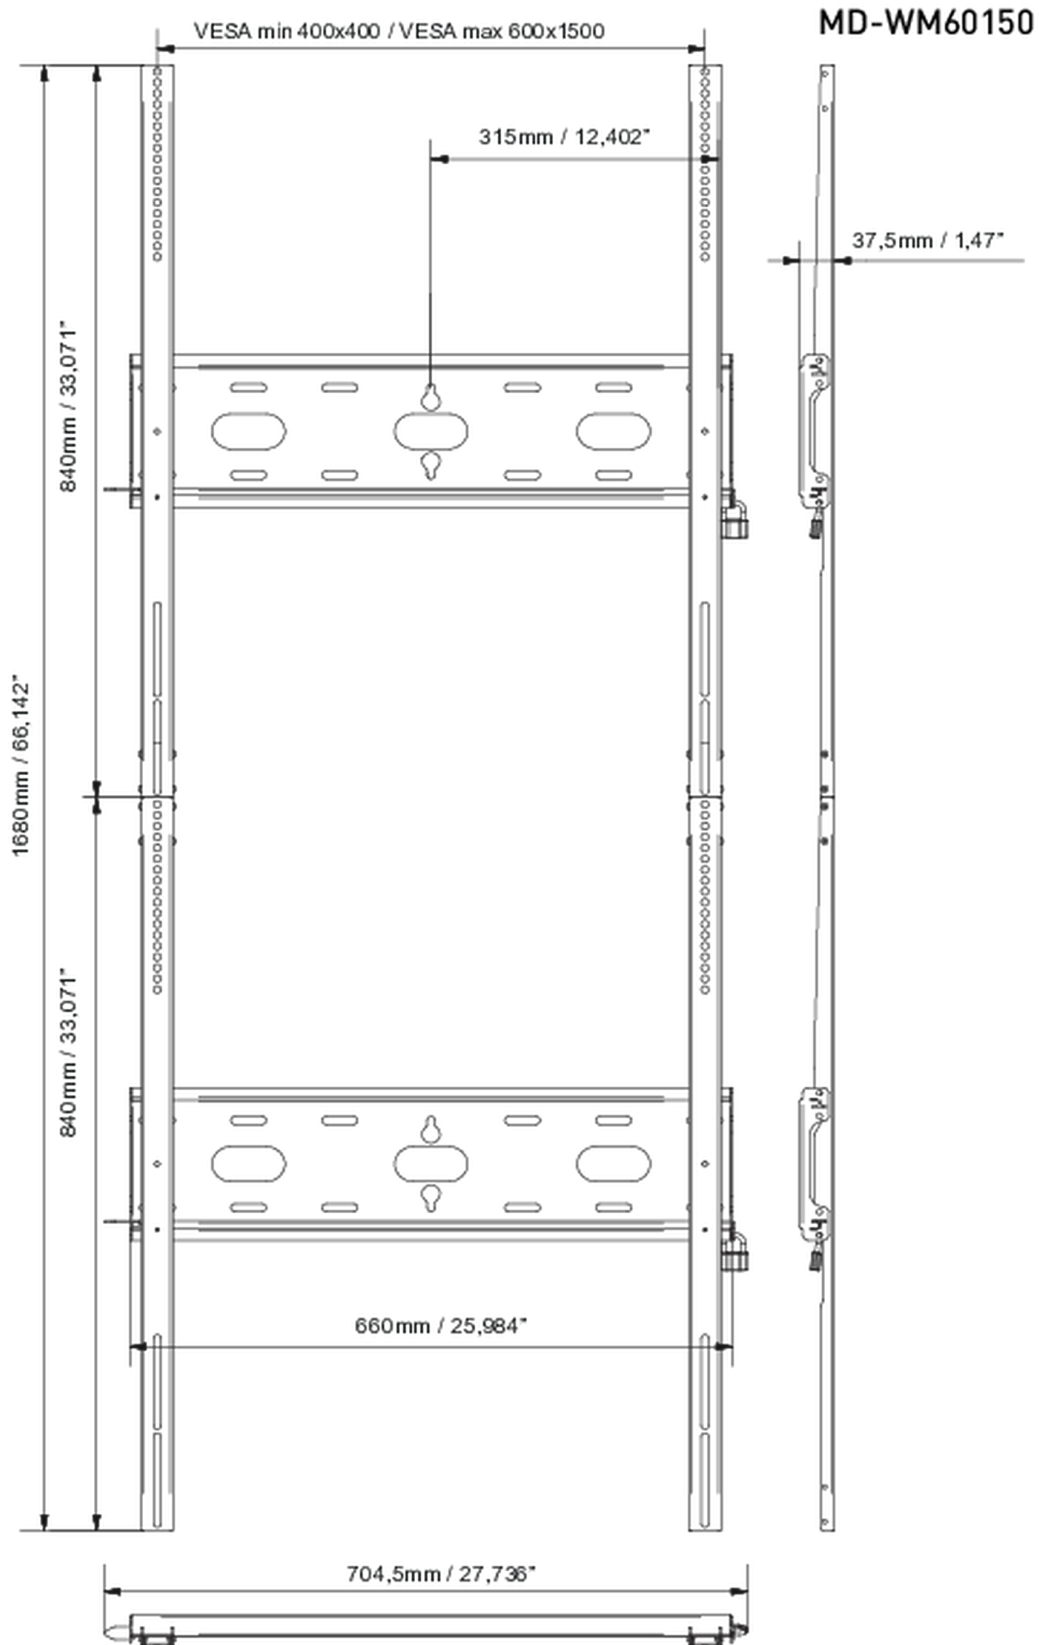

Universal wall mount, up to VESA 600x1500mm, max. 125kg

With the easy and quick fixation system, this wall mount guarantees safe usage in environments like schools and other public utility buildings for 105" displays in portrait orientation.

01 DEVICE

Type Wall Mount

02 TECHNICAL SPECIFICATION

Max weight capacity 125kg / monitor

VESA minimum 400 x 400mm

VESA maximum 600 x 1500mm

03 DIMENSIONS / WEIGHT

Product dimensions W x H x D

704.5 x 1680 x 37.5mm

EAN code

5902841101258

All trademarks and registered trademarks acknowledged. E & O E. Specification subject to change without notice. All LCD's comply with ISO-9241-307:2008 in connection with pixel defects.