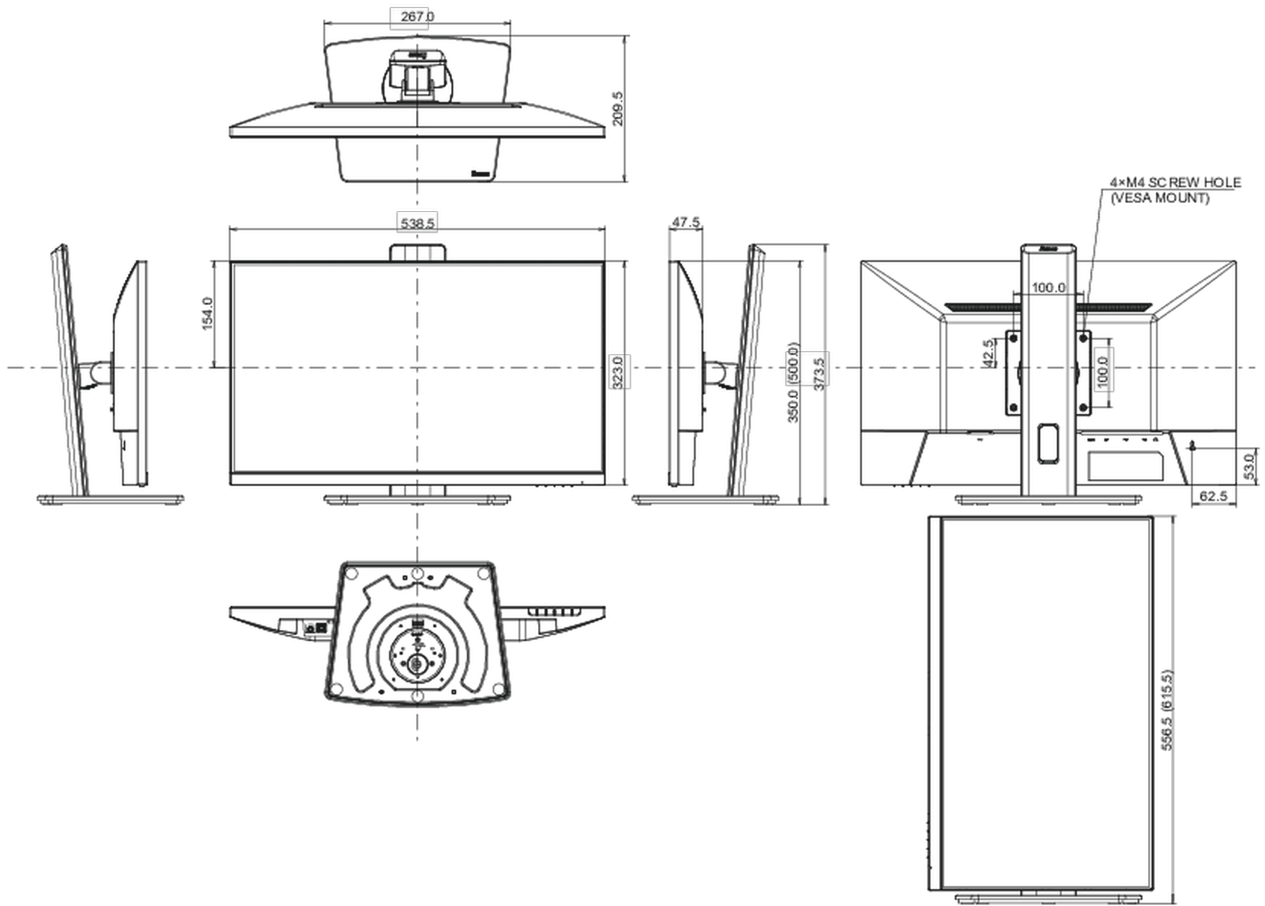

01 DISPLAY CHARACTERISTICS

Design	3-side borderless
Diagonal	23.8", 60.5cm
Panel	IPS panel technology LED, matte finish
Native resolution	1920 x 1080 @100Hz (2.1 megapixel Full HD)
Aspect ratio	16:9
Panel brightness	250 cd/m ²
Static contrast	1000:1
Advanced contrast	80M:1
Response time (MPRT)	1ms
Viewing zone	horizontal/vertical: 178°/178°, right/left: 89°/89°, up/down: 89°/89°
Colour support	16.7mIn (sRGB: 96%; NTSC: 72%)
Horizontal Sync	30 - 110kHz
Viewable area W x H	527 x 296.5mm, 20.8 x 11.7"
Pixel pitch	0.275mm
Colour	matte, black

04 MECHANICAL

Display position adjustments	height, swivel, tilt, pivot (rotation both sides)
Height adjustment	150mm
Rotation (PIVOT function)	90°
Swivel stand	90°; 45° left; 45° right
Tilt angle	23° up; 5° down
VESA mounting	100 x 100mm

Cable management system yes

05 ACCESSORIES INCLUDED

Cables	power, USB, HDMI
Other	quick start guide, safety guide

06 POWER MANAGEMENT

Power supply unit	internal
Power supply	AC 100 - 240V, 50/60Hz
Power usage	18W typical, 0.5W stand by, 0.3W off mode

08 DIMENSIONS / WEIGHT

Product dimensions W x H x D	538.5 x 350 (500) x 209,5mm
Box dimensions W x H x D	685 x 405 x 126mm
Weight (without box)	4.6kg
Weight (with box)	5.9kg
EAN code	4948570123049

All trademarks and registered trademarks acknowledged. E & O E. Specification subject to change without notice. All LCD's comply with ISO-9241-307:2008 in connection with pixel defects.