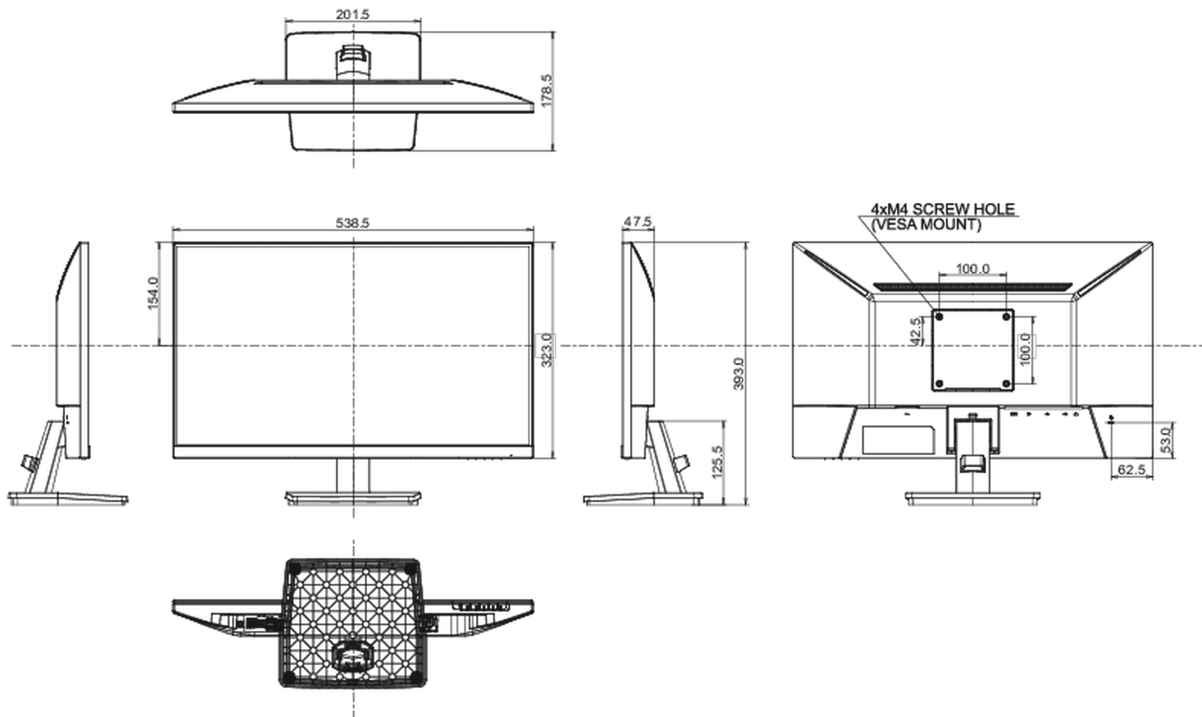

01 DISPLAY CHARACTERISTICS

Design	3-side borderless
Diagonal	23.8", 60.5cm
Panel	IPS panel technology LED, matte finish
Native resolution	1920 x 1080 @100Hz (2.1 megapixel Full HD)
Aspect ratio	16:9
Panel brightness	250 cd/m ²
Static contrast	1000:1
Advanced contrast	80M:1
Response time (MPRT)	1ms
Viewing zone	horizontal/vertical: 178°/178°, right/left: 89°/89°, up/down: 89°/89°
Colour support	16.7mIn (sRGB: 96%; NTSC: 72%)
Horizontal Sync	30 - 110kHz
Viewable area W x H	527 x 296.5mm, 20.8 x 11.7"
Pixel pitch	0.275mm
Colour	matte, black

04 MECHANICAL

Display position adjustments	tilt
Tilt angle	22° up; 4° down
VESA mounting	100 x 100mm
Cable management system	yes

05 ACCESSORIES INCLUDED

Cables	power, USB, HDMI
Other	quick start guide, safety guide

08 DIMENSIONS / WEIGHT

Product dimensions W x H x D	538.5 x 393 x 178.5mm
Box dimensions W x H x D	615 x 405 x 126mm
Weight (without box)	3.0kg
Weight (with box)	4.2kg
EAN code	4948570123032

All trademarks and registered trademarks acknowledged. E & O E. Specification subject to change without notice. All LCD's comply with ISO-9241-307:2008 in connection with pixel defects.