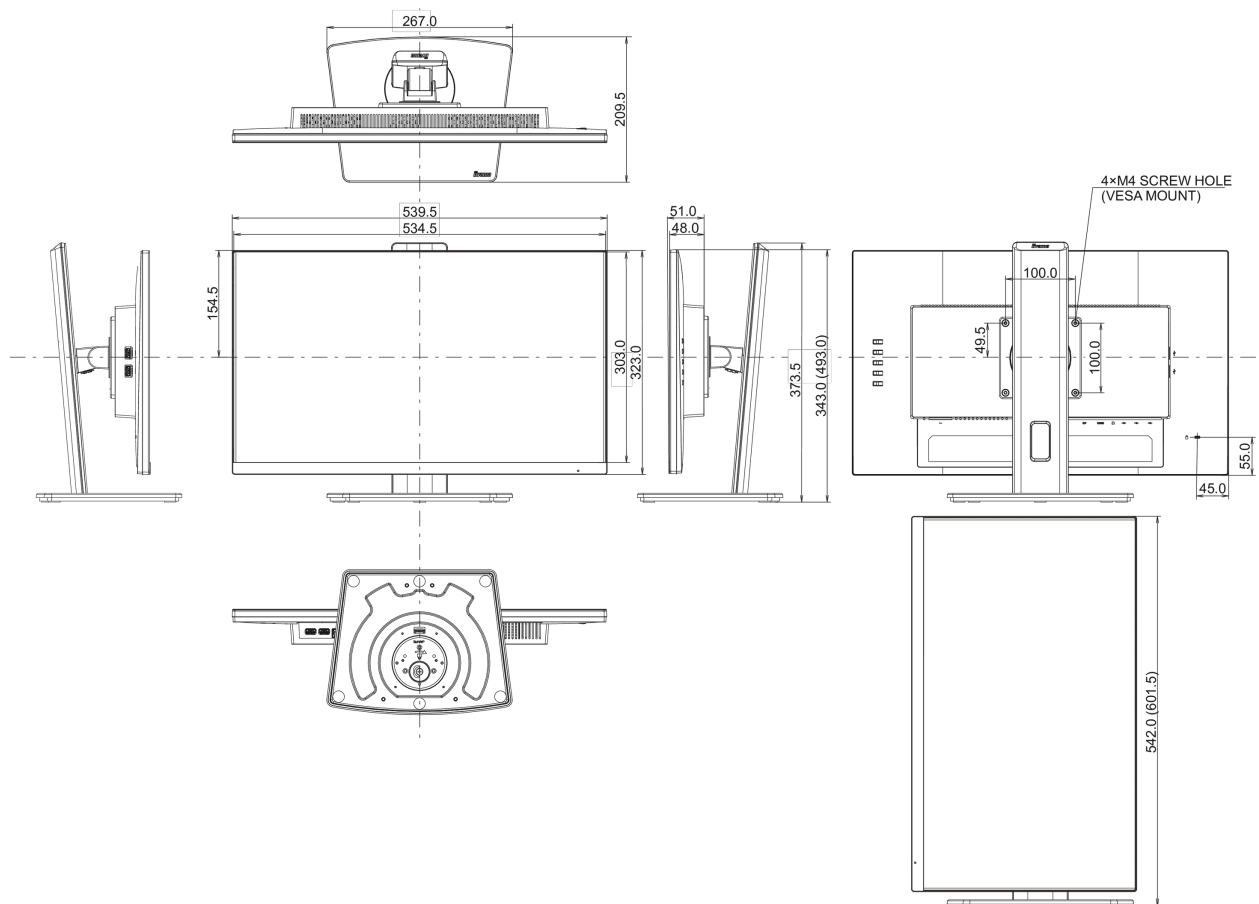

04 MECHANICAL

Display position adjustments	height, swivel, tilt, pivot (rotation both sides)
Height adjustment	150mm
Rotation (PIVOT function)	90°
Swivel stand	90°; 45 ° left; 45° right
Tilt angle	22° up; 5° down
VESA mounting	100 x 100mm

TCO Certified, CE, TÜV-Bauart, EAC, VCCI-B, PSE, RoHS support, ErP, WEEE, REACH, UKCA

Energy efficiency class (Regulation (EU) 2017/1369)

D

REACH SVHC

above 0.1%: Lead

08 DIMENSIONS / WEIGHT

Product dimensions W x H x D

539.5 x 343 (493) x 209.5mm

Box dimensions W x H x D

610 x 398 x 159mm

Weight (without box)

4.9kg

EAN code

4948570122578

All trademarks and registered trademarks acknowledged. E & O E. Specification subject to change without notice. All LCD's comply with ISO-9241-307:2008 in connection with pixel defects.