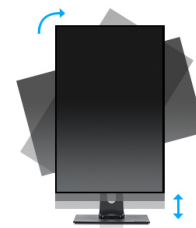

Available also with fixed stand : [ProLite XU2492HSU-B6](#) and in white : [ProLite XUB2492HSU-W6](#)

IPS Technology

IPS technology offers higher contrast, darker blacks and much better viewing angles than standard TN technology. The screen will look good no matter what angle you look at it.

HAS (150mm) + PIVOT

With a height adjustable stand you will create an ergonomic work posture and position that meets all health and safety requirements. This will not only prevent any health issues but will also increase your productivity. The pivot function allows the screen to rotate from landscape to portrait orientation. This functionality can be useful if the application requires more height than width.

01 DISPLAY CHARACTERISTICS

Design	3-side borderless
Diagonal	23.8", 60.5cm
Panel	IPS Panel Technology LED, matte finish
Native resolution	1920 x 1080 @100Hz (2.1 megapixel Full HD)
Aspect ratio	16:9
Panel brightness	250 cd/m ²
Static contrast	1300:1
Advanced contrast	80M:1
Response time (MPRT)	0.4ms
Viewing zone	horizontal/vertical: 178°/178°, right/left: 89°/89°, up/down: 89°/89°
Colour support	16.7mIn (sRGB: 99%; NTSC: 72%)
Horizontal Sync	30 - 115kHz
Viewable area W x H	527 x 296.5mm, 20.7 x 11.7"
Pixel pitch	0.275mm
Colour	matte, black