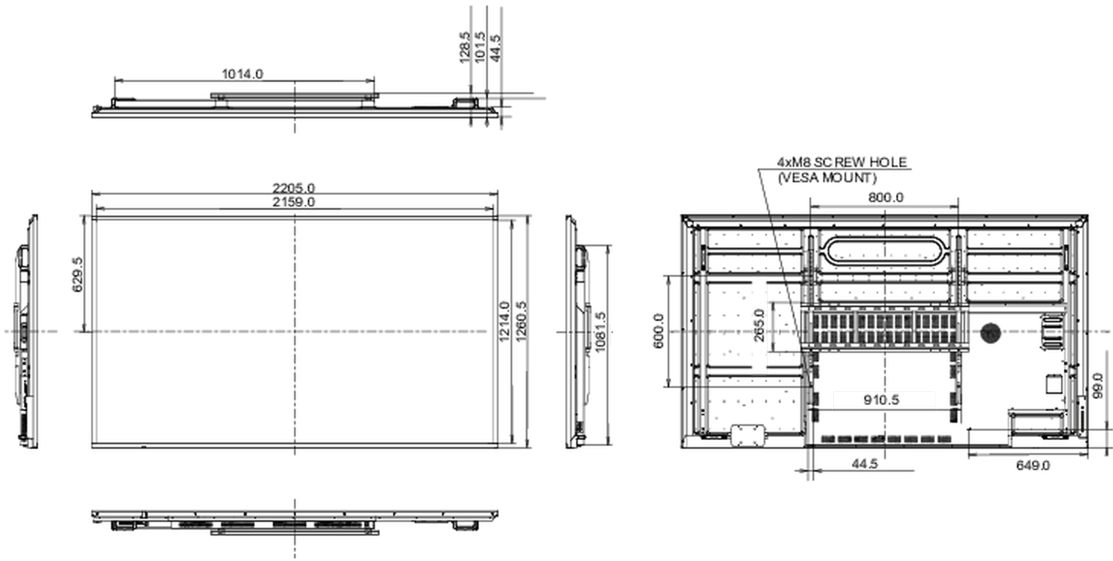

09 MÉRETEK / SÚLY

Termék méretei Sz x H x M	2204.9 x 101.7 x 1260.4mm
Doboz méretei Sz x H x M	2525 x 435 x 1750mm
Súly (doboz nélkül)	83.6kg
EAN kód	4948570123438

All trademarks and registered trademarks acknowledged. E & O E. Specification subject to change without notice. All LCD's comply with ISO-9241-307:2008 in connection with pixel defects.