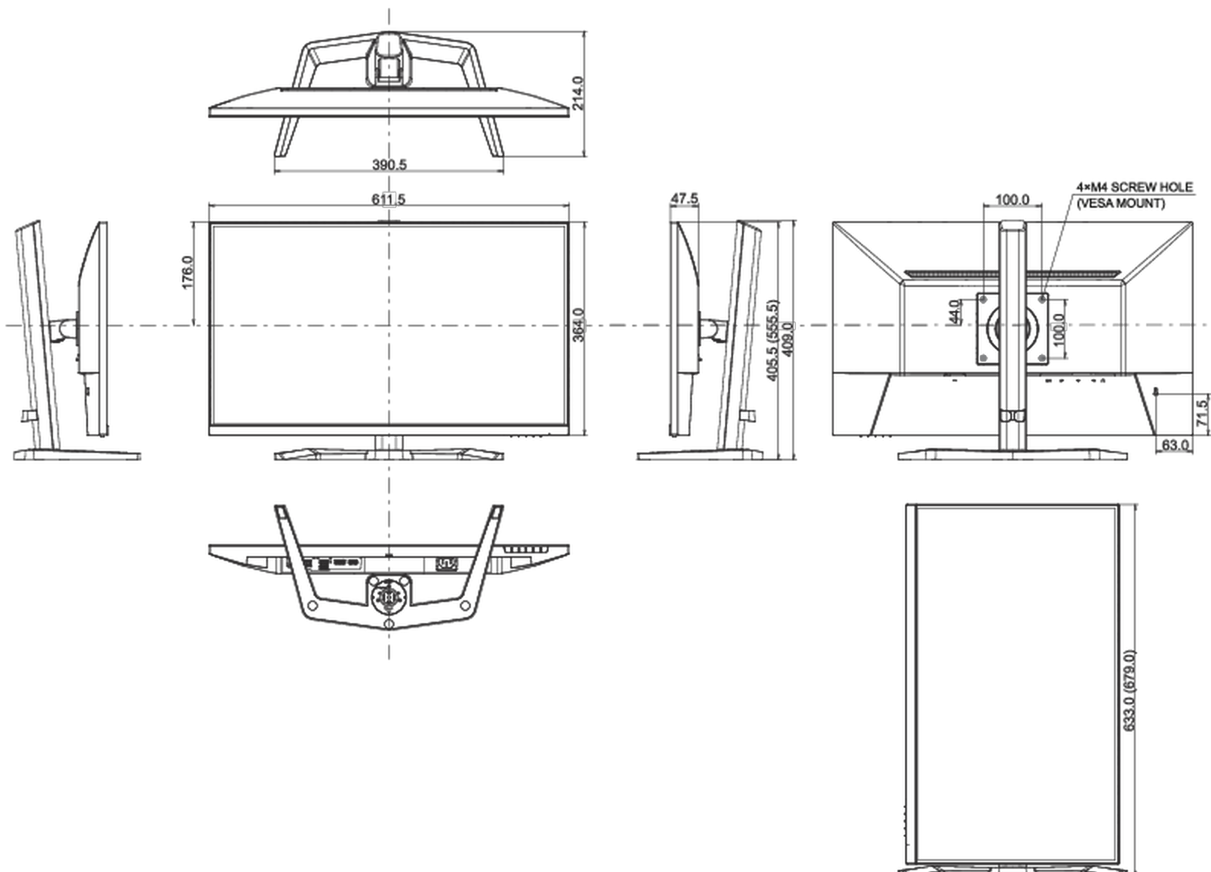

Cable management system

yes

05 ACCESSORIES INCLUDED

Cables

power, USB, HDMI

Other

quick start guide, safety guide

06 POWER MANAGEMENT

Power supply unit

internal

Power supply

AC 50 - 60V, 100/240Hz

Power usage

22W typical, 0.5W stand by, 0.3W off mode

07 SUSTAINABILITY

Regulations

CE, TÜV-Bauart, EAC, VCCI-B, PSE, RoHS support, ErP, WEEE, REACH, UKCA

Energy efficiency class (Regulation (EU) 2017/1369)

E

REACH SVHC

above 0.1%: Lead

08 DIMENSIONS / WEIGHT

Product dimensions W x H x D

611.5 x 555.5 x 214mm

Box dimensions W x H x D

688 x 142 x 447mm

Weight (without box)

5.2kg

Weight (with box)

6.9kg

EAN code

4948570122769