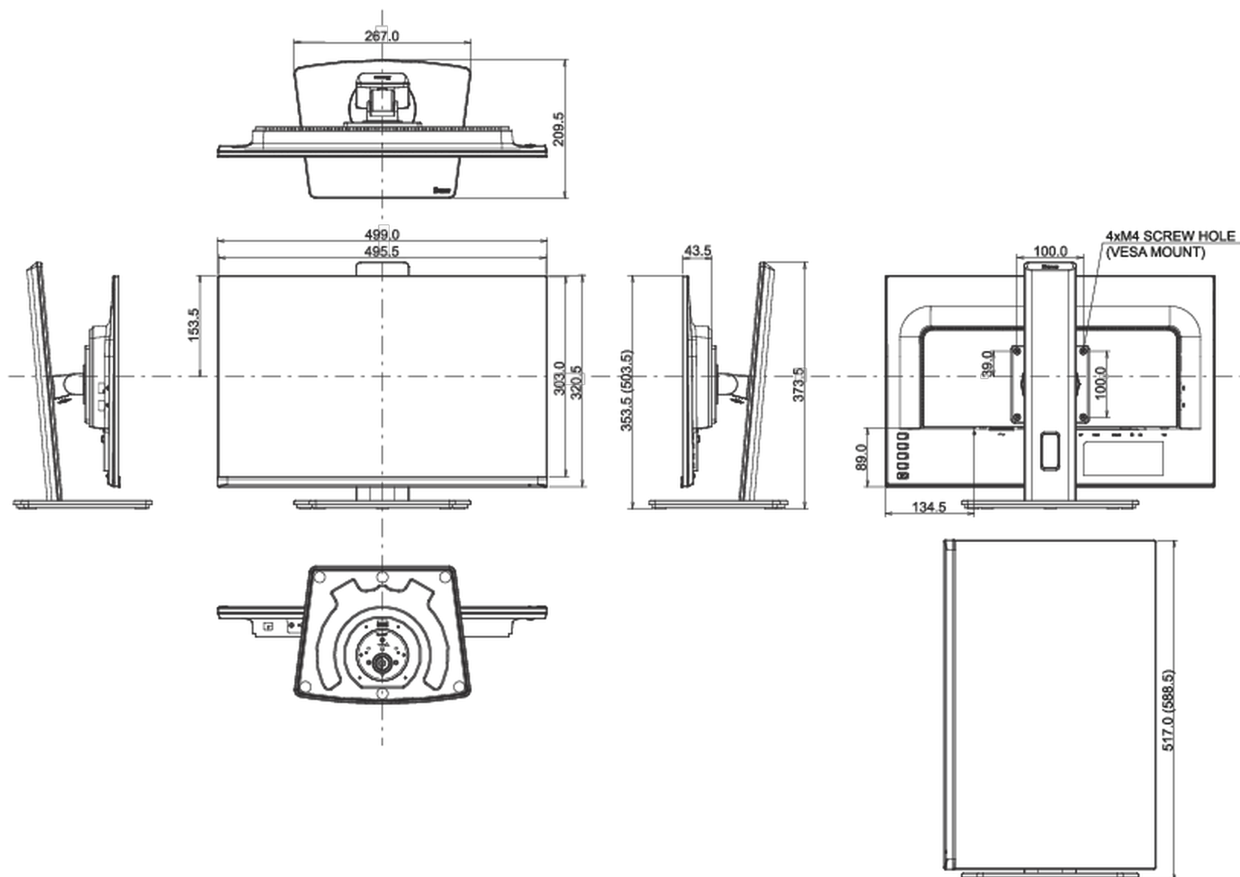

499 x 353 (503.5) x 209.5mm

Súly (doboz nélkül)

4.5kg

Súly (dobozzal)

6kg

EAN kód

4948570121458

All trademarks and registered trademarks acknowledged. E & O E. Specification subject to change without notice. All LCD's comply with ISO-9241-307:2008 in connection with pixel defects.