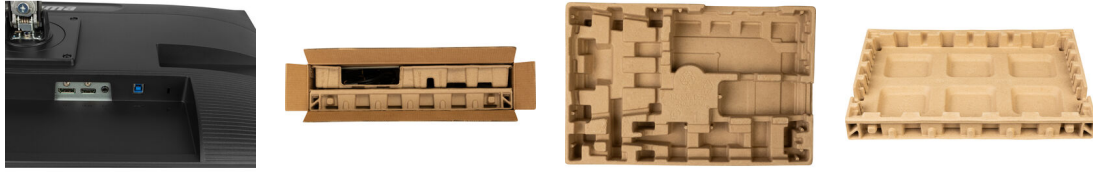

All trademarks and registered trademarks acknowledged. E & O E. Specification subject to change without notice. All LCD's comply with ISO-9241-307:2008 in connection with pixel defects. © **IYAMA CORPORATION. ALL RIGHTS RESERVED**