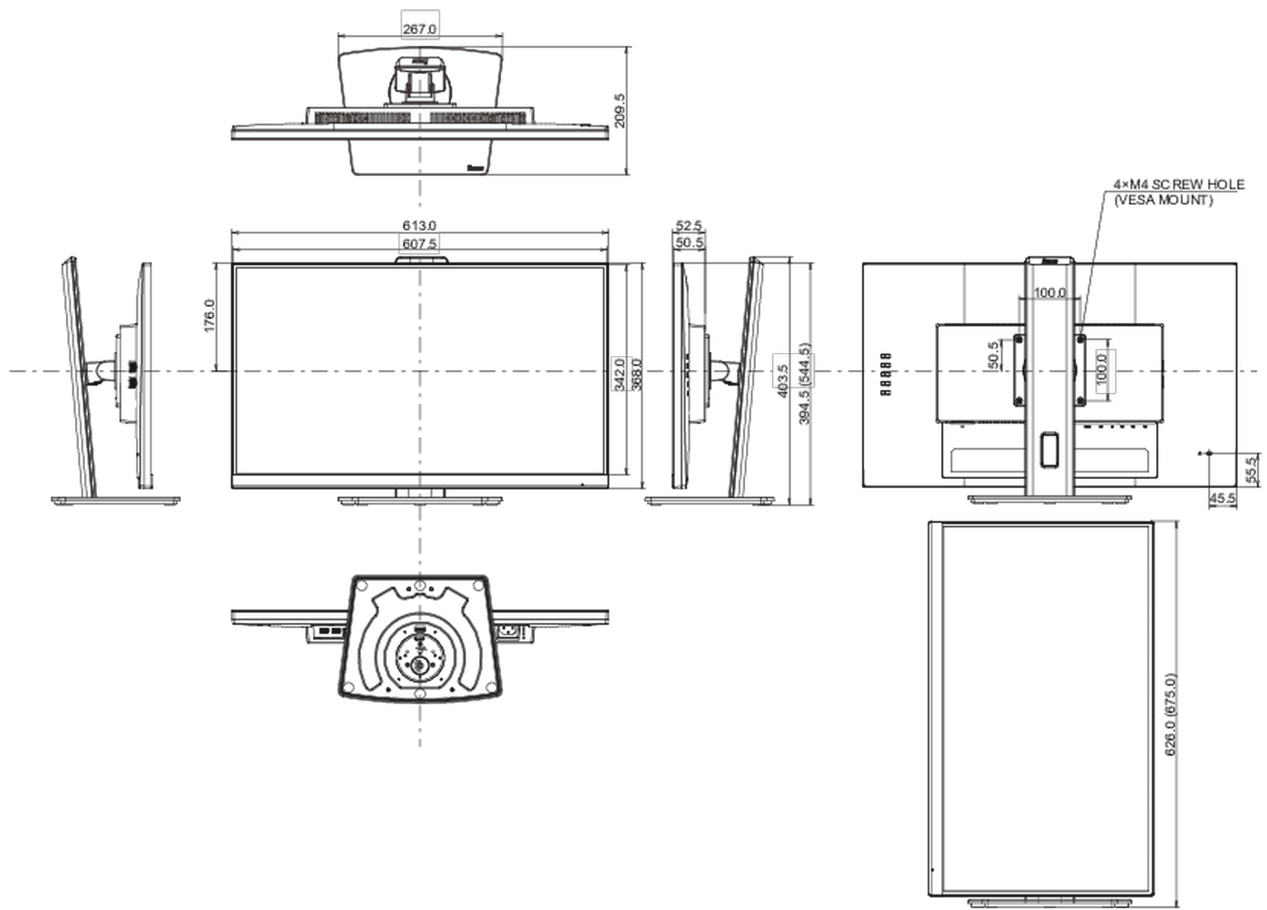

04 MECHANICAL

Display position adjustments	height, swivel, tilt, pivot (rotation both sides)
Height adjustment	150mm
Rotation (PIVOT function)	90°
Swivel stand	90°; 45° left; 45° right
Tilt angle	22° up; 5° down
VESA mounting	100 x 100mm

REACH SVHC above 0.1%: Lead

08 DIMENSIONS / WEIGHT

Product dimensions W x H x D 613.5 x 394 (544.5) x 209.5mm

Box dimensions W x H x D 690 x 455 x 168mm

Weight (without box) 6.1kg

Weight (with box) 7.9kg

EAN code 4948570123384