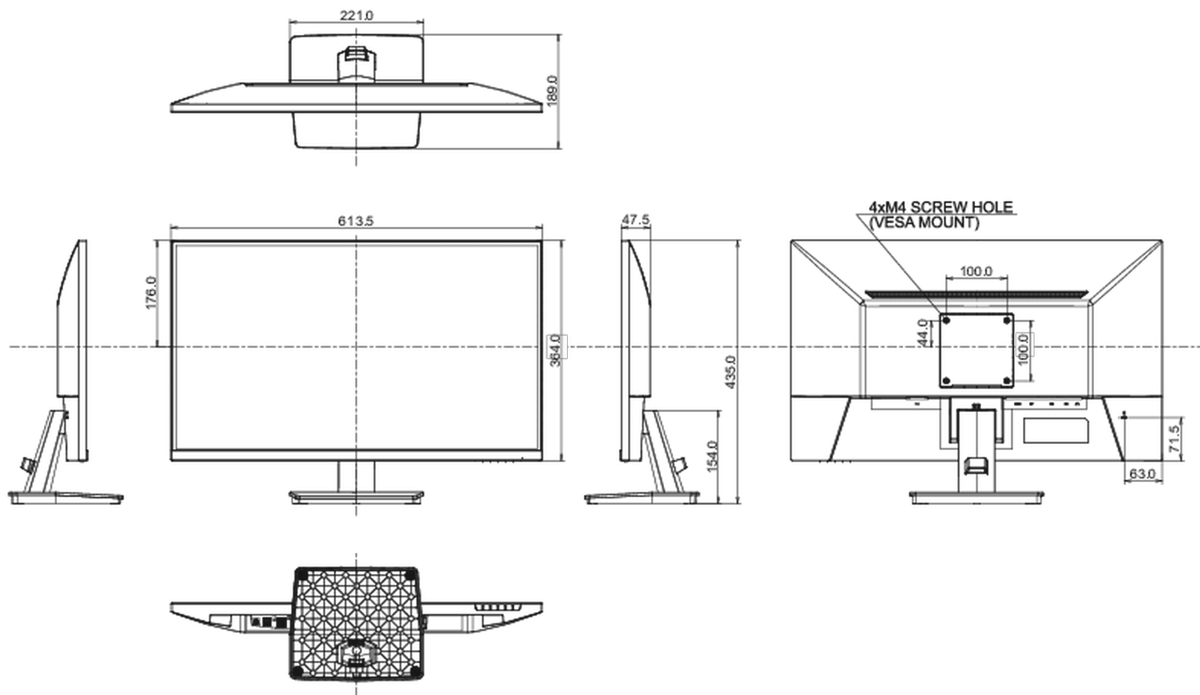

01 DISPLAY CHARACTERISTICS

Design	3-side borderless
Diagonal	27", 68.5cm
Panel	IPS panel technology LED, matte finish
Native resolution	2560 x 1440 @100Hz (3.7 megapixel WQHD)
Aspect ratio	16:9
Panel brightness	250 cd/m ²
Static contrast	1300:1
Advanced contrast	80M:1
Response time (MPRT)	1ms
Viewing zone	horizontal/vertical: 178°/178°, right/left: 89°/89°, up/down: 89°/89°
Colour support	16.7mIn (sRGB: 96%; NTSC: 72%)
Horizontal Sync	30 - 151kHz
Viewable area W x H	596.7 x 335.7mm, 23.5 x 12.2"
Pixel pitch	0.233mm
Colour	matte, black

04 MECHANICAL

Display position adjustments	tilt
Tilt angle	22° up; 4° down
VESA mounting	100 x 100mm
Cable management system	yes

05 ACCESSORIES INCLUDED

Cables	power, USB, HDMI, DP
Other	quick start guide, safety guide

08 DIMENSIONS / WEIGHT

Product dimensions W x H x D	613.5 x 435 x 189mm
Box dimensions W x H x D	688 x 465 x 125mm
Weight (without box)	4.2kg
Weight (with box)	5.7kg
EAN code	4948570123070

All trademarks and registered trademarks acknowledged. E & O E. Specification subject to change without notice. All LCD's comply with ISO-9241-307:2008 in connection with pixel defects.