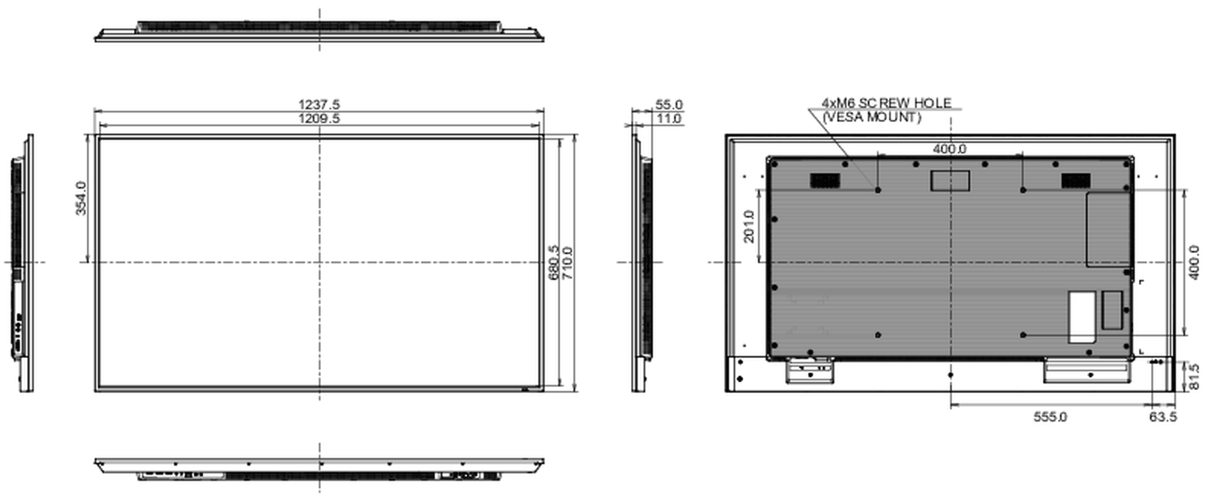

## 09 DIMENZIJE / TEŽINA

Dimenzije proizvoda Š x V x D	1237.5 x 710 x 55mm
Dimenzije kutije Š x V x D	1386 x 845 x 130mm
Težina (bez kutije)	14.3kg
EAN kod	4948570123544

*All trademarks and registered trademarks acknowledged. E & O E. Specification subject to change without notice. All LCD's comply with ISO-9241-307:2008 in connection with pixel defects.*