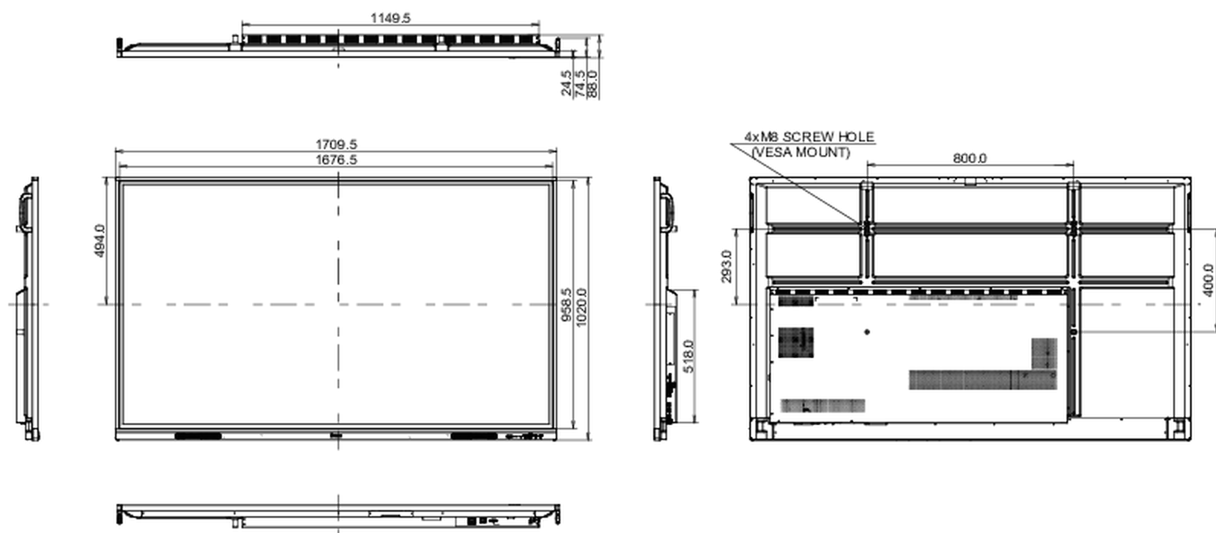

09 ODRŽIVOST

Propisi

CB, CE, TÜV-Bauart, EAC, RoHS podrška, ErP, WEEE, REACH, EPA 8.0

REACH SVHC

iznad 0.1%: Olova

10 DIMENZIJE / TEŽINA

Dimenzije proizvoda Š x V x D

1709.5 x 1020 x 88mm

Dimenzije kutije Š x V x D

1863 x 1140 x 225mm

Težina (bez kutije)

47.3kg

Težina (sa kutijom)

60.6kg

EAN kod

4948570123704

All trademarks and registered trademarks acknowledged. E & O E. Specification subject to change without notice. All LCD's comply with ISO-9241-307:2008 in connection with pixel defects.

© IYAMA CORPORATION. ALL RIGHTS RESERVED