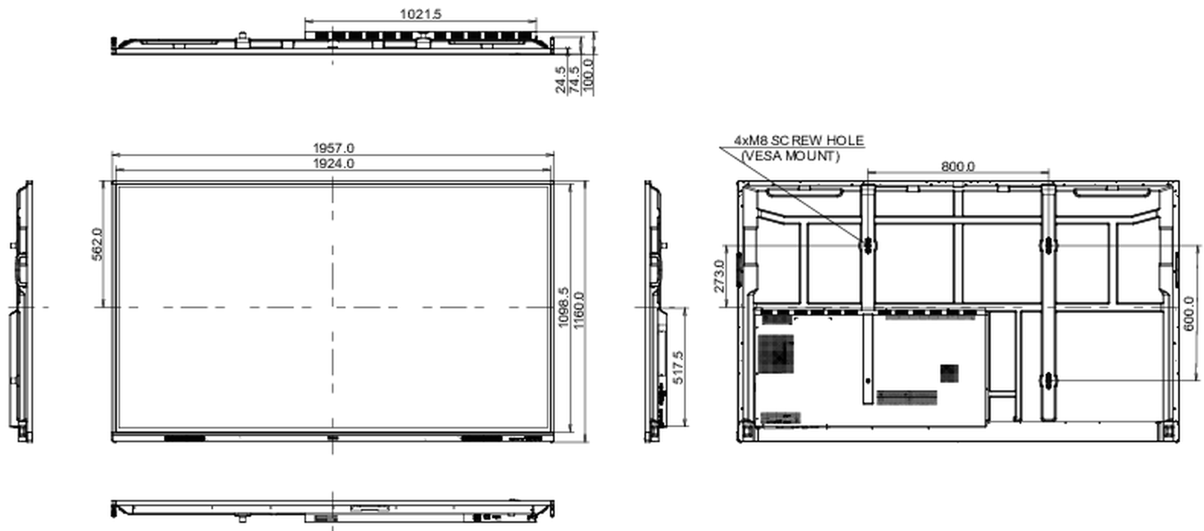

## 10 DIMENSIONS / WEIGHT

<b>Product dimensions W x H x D</b>	1957 x 1160 x 100mm
<b>Box dimensions W x H x D</b>	2110 x 1283 x 225mm
<b>Weight (without box)</b>	58.6kg
<b>Weight (with box)</b>	75.9kg
<b>EAN code</b>	4948570123711