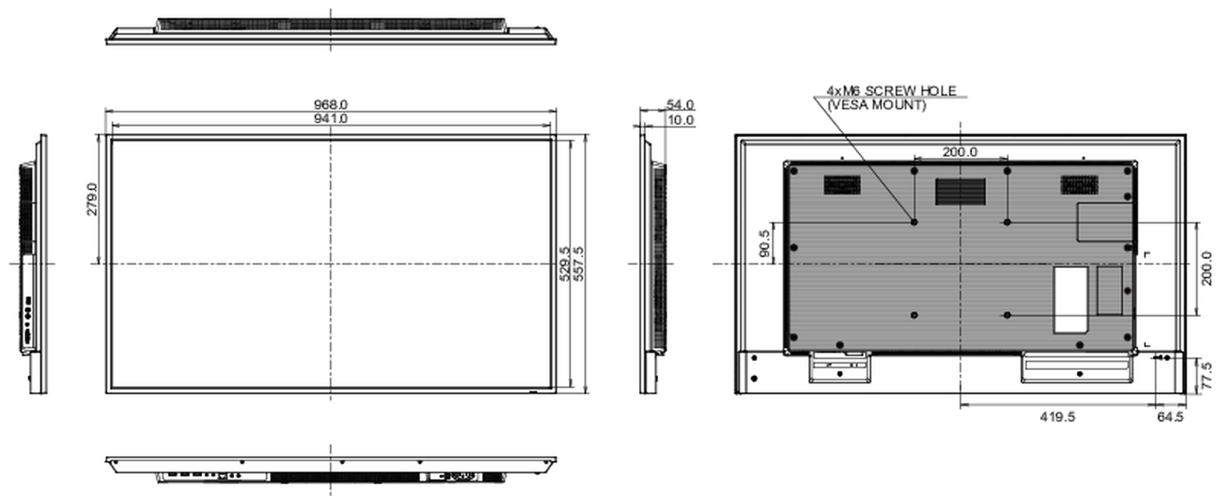

Producto dimensiones W x H x D	968 x 557.5 x 54mm
Dimensiones de la caja (ancho x alto x fondo)	1075 x 683 x 127mm
Peso (sin caja)	8.4kg
Código EAN	4948570123513

All trademarks and registered trademarks acknowledged. E & O E. Specification subject to change without notice. All LCD's comply with ISO-9241-307:2008 in connection with pixel defects.