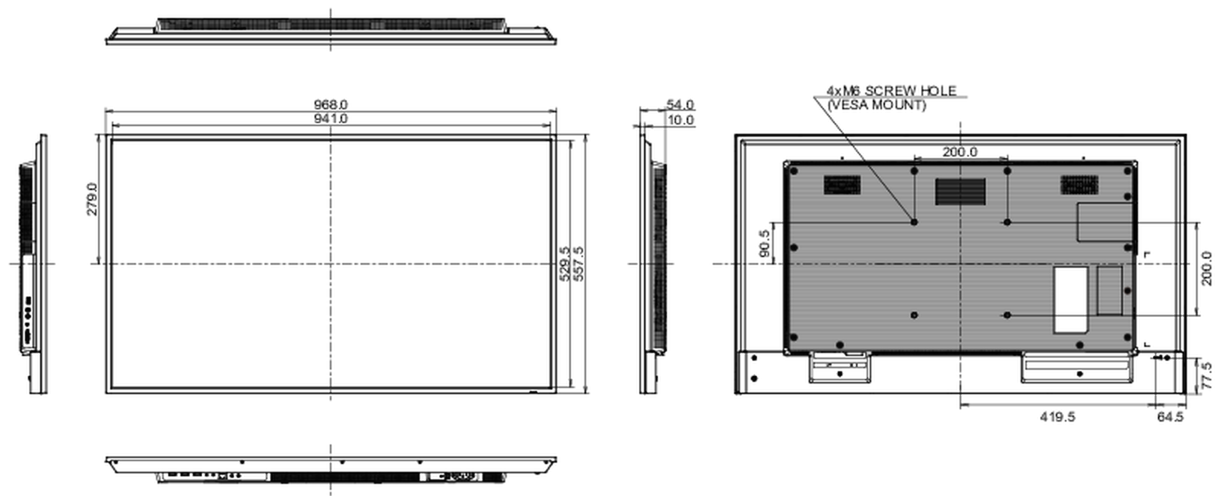

## 09 DIMENZIJE / TEŽINA

Dimenzije proizvoda Š x V x D	968 x 557.5 x 54mm
Dimenzije kutije Š x V x D	1075 x 683 x 127mm
Težina (bez kutije)	8.4kg
EAN kod	4948570123513

All trademarks and registered trademarks acknowledged. E & O E. Specification subject to change without notice. All LCD's comply with ISO-9241-307:2008 in connection with pixel defects.