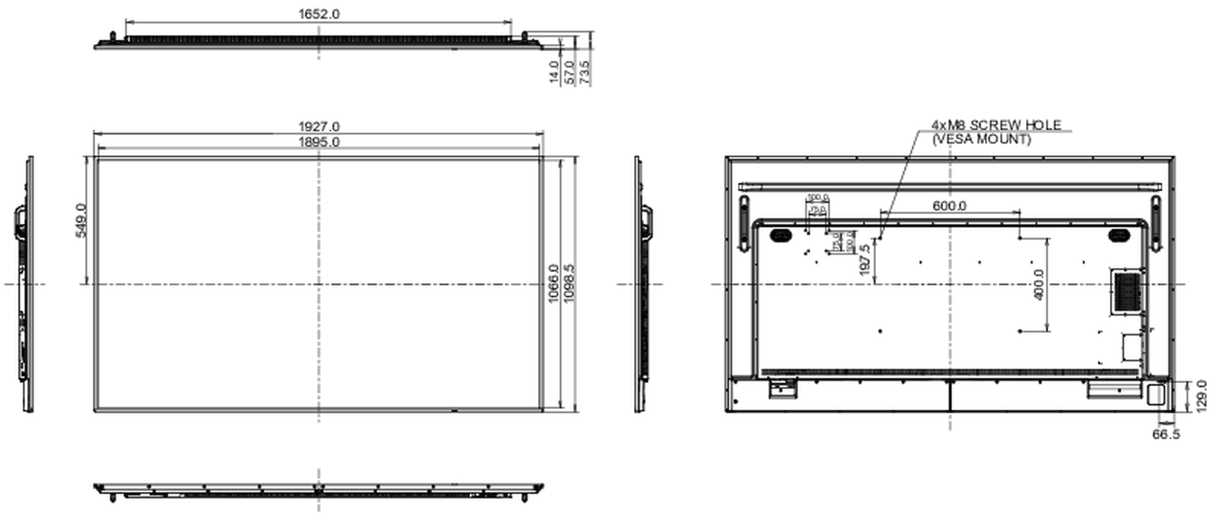

Propisi

CB, CE, TÜV-Bauart, EAC, RoHS podrška, ErP, WEEE, REACH

Klasa energetske efikasnosti (Regulation (EU) 2017/1369)

G

09 DIMENZIJE / TEŽINA

Dimenzije proizvoda Š x V x D

1927 x 1098.5 x 57mm

Dimenzije kutije Š x V x D

2123 x 1247 x 225mm

Težina (bez kutije)

50kg

Težina (sa kutijom)

65kg

EAN kod

4948570123490

All trademarks and registered trademarks acknowledged. E & O E. Specification subject to change without notice. All LCD's comply with ISO-9241-307:2008 in connection with pixel defects.