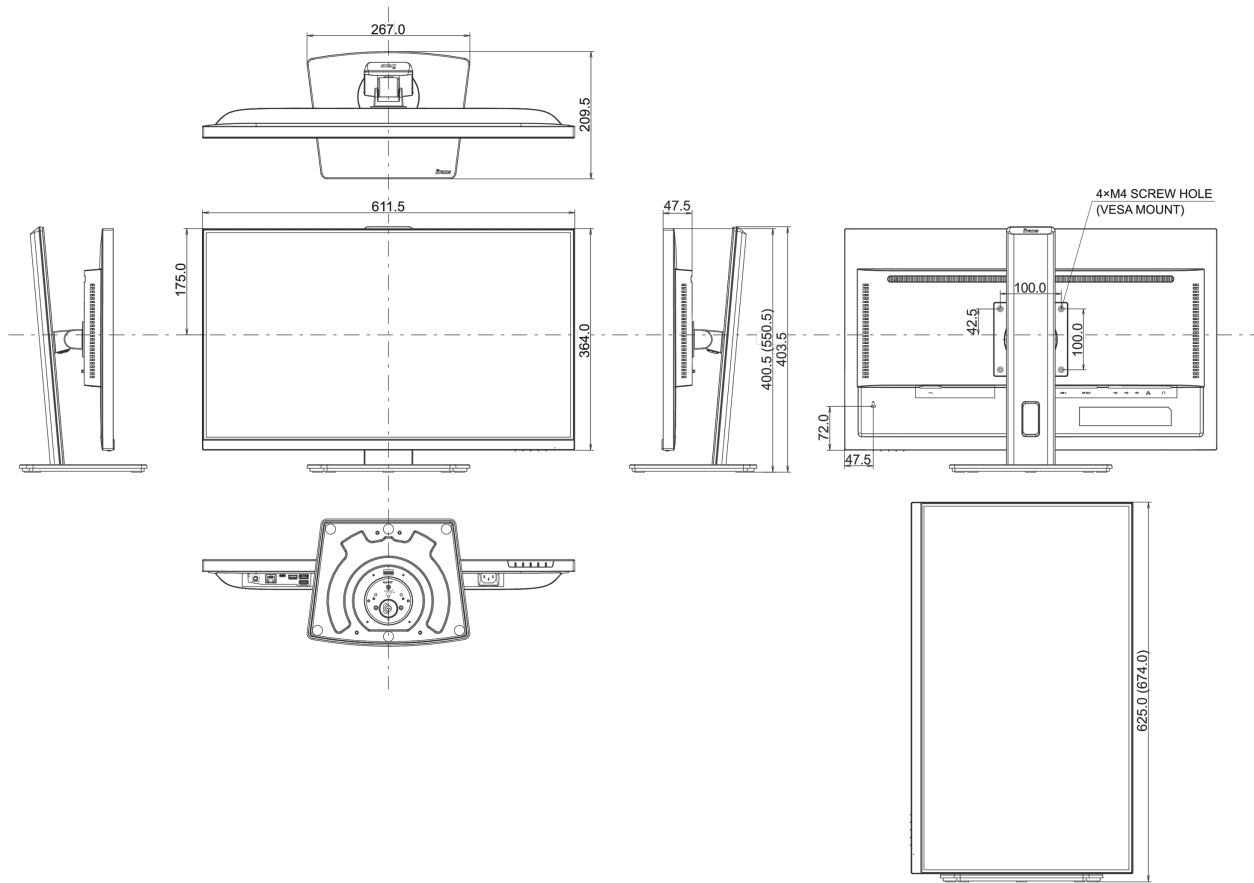

## 04 MECHANICAL

<b>Display position adjustments</b>	height, swivel, tilt, pivot (rotation both sides)
<b>Height adjustment</b>	150mm

Rotation (PIVOT function)	90°
Swivel stand	90°; 45 ° left; 45° right
Tilt angle	23° up; 5° down
VESA mounting	100 x 100mm
Cable management system	yes

## 08 DIMENSIONS / WEIGHT

Product dimensions W x H x D	611.5 x 400.5 (550.5) x 209.5mm
Box dimensions W x H x D	679 x 427 x 130mm
Weight (without box)	6kg
Weight (with box)	8.6kg
EAN code	4948570123247