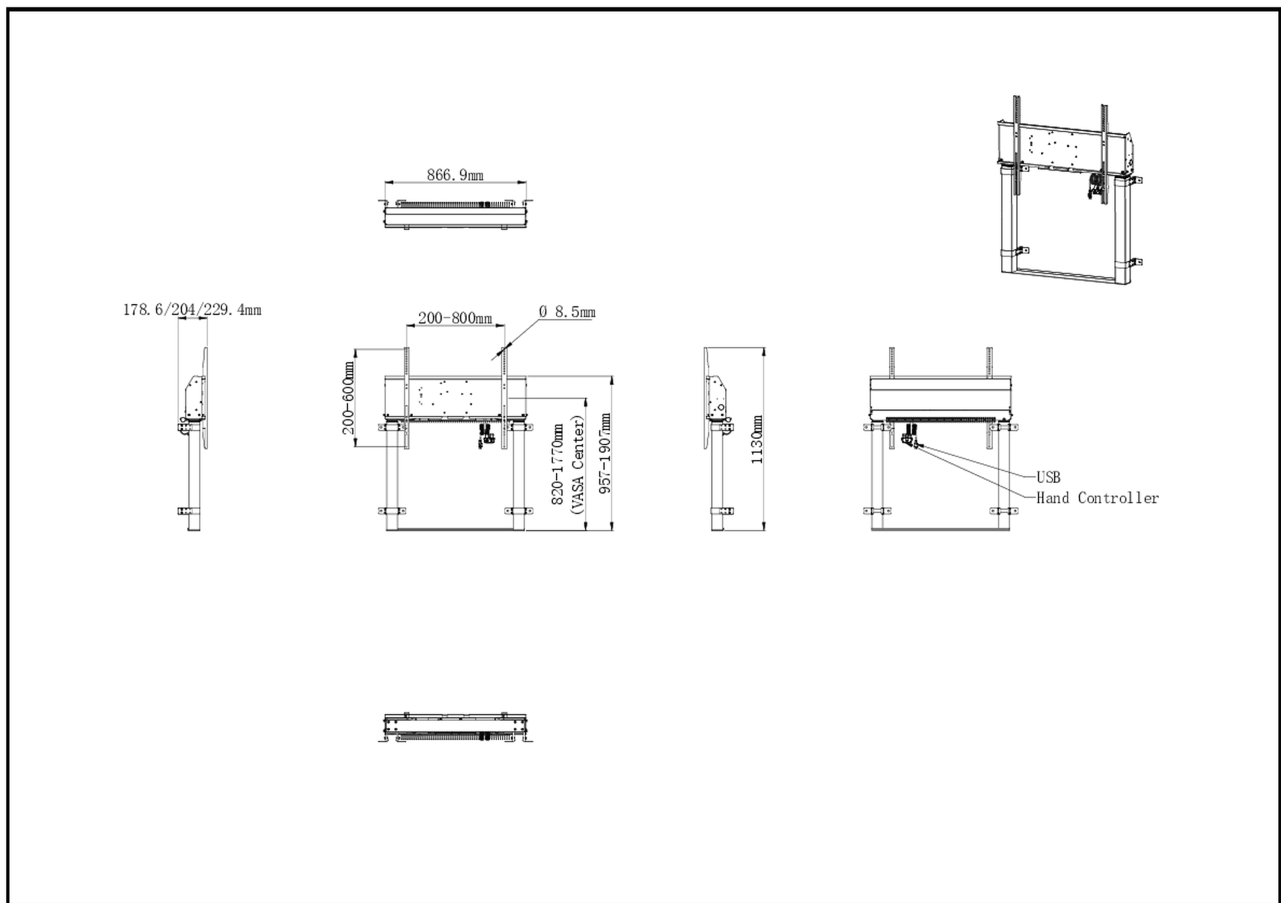

Single column electric floor lift for monitors up to 98"

This fixed on-floor and wall single-column electric lift stand is a perfect solution for 55"-98" displays. It's suitable with screens up to VESA 800x600mm and up to 120kg. Equipped with an easy mount, based on "pull and release" brackets and a wired remote, it is a perfect solution for displays placed in classrooms or conference rooms.

This column is a perfect match for the iiyama TE12, TE14 and TE18 SERIES iLFDs allowing users to control the height from the screen itself. With the option to save 2 height level pre-sets, different users can quickly adjust the screen position to their needs. The 4-inch muting castor omni directional wheels make it easy and save to move the car around.

*To mount a 105" display you need the additional mounting kit [MD-ADAP001](#)

01 SPECIFIKACE

Type	White, 1.8m
Number of screens	1
Screen size	55" - 105"
Height adjustment	950mm, Centre of the screen is 812 - 1762mm
Váha max.	120kg / monitor
VESA maximum	800 x 600mm
Extra	For screens up to 98" (105" needs additional mounting kit - MD-ADAP001), cable management, customized cables (Power, USB, Control pad)

02 ROZMĚRY / HMOTNOST

Rozměry výrobku Š x V x D 886.9 x 1770 x 178.6229.4mm

Rozměry balení Š x V x D 1132 x 182 x 754mm

Váha (bez balení) 35.4kg

Váha (s balením) 38kg

EAN code 4948570033263

03 SOUVÍSEJÍCÍ INFORMACE