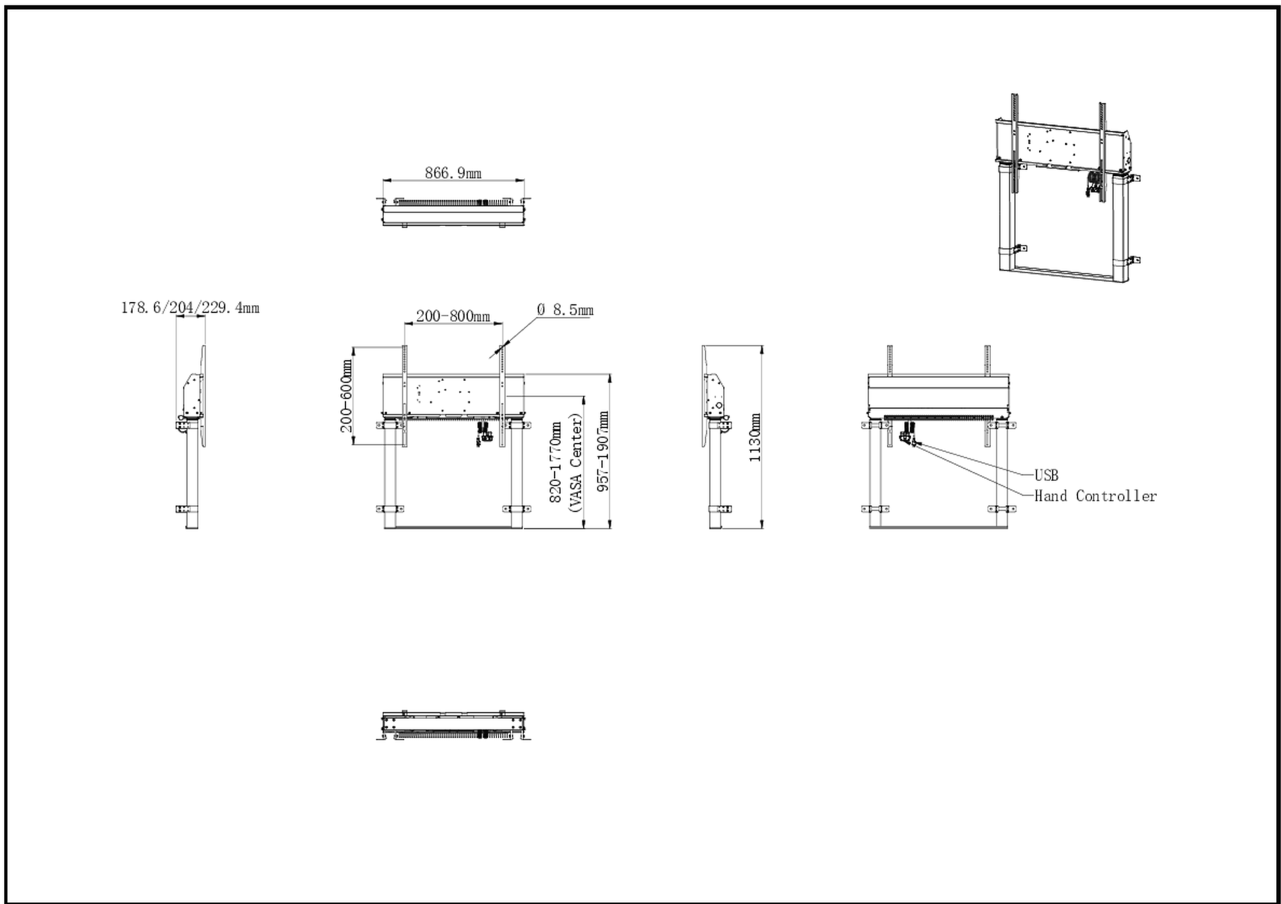

Single column electric floor lift for monitors up to 98"

This fixed on-floor and wall single-column electric lift stand is a perfect solution for 55"-98" displays. It's suitable with screens up to VESA 800x600mm and up to 120kg. Equipped with an easy mount, based on "pull and release" brackets and a wired remote, it is a perfect solution for displays placed in classrooms or conference rooms.

*To mount a 105" display you need the additional mounting kit [MD-ADAP001](#)

01 SPECIFIKACE

Type	White, 1.8m
Number of screens	1
Screen size	55" - 105"
Height adjustment	950mm, Centre of the screen is 812 - 1762mm
Váha max.	120kg / monitor
VESA maximum	800 x 600mm
Extra	For screens up to 98" (105" needs additional mounting kit - MD-ADAP001), cable management, customized cables (Power, USB, Control pad)

02 ROZMĚRY / HMOTNOST

Rozměry výrobku Š x V x D 886.9 x 1770 x 178.6229.4mm

Rozměry balení Š x V x D 1132 x 182 x 754mm

Váha (bez balení) 35.4kg

Váha (s balením) 38kg

EAN code 4948570033263

03 SOUVÍSEJÍCÍ INFORMACE