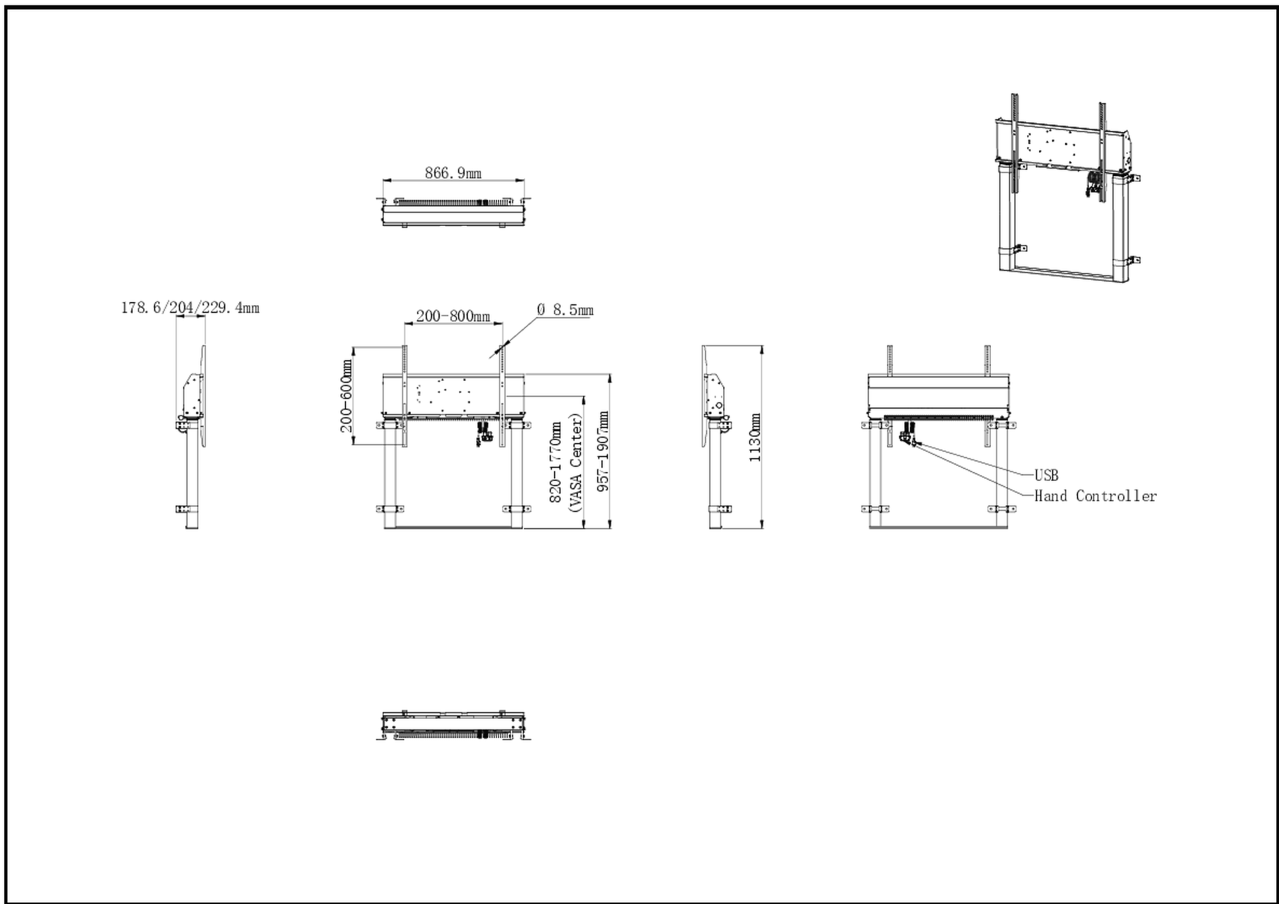

Single column electric floor lift for monitors up to 98"

This fixed on-floor and wall single-column electric lift stand is a perfect solution for 55"-98" displays. It's suitable with screens up to VESA 800x600mm and up to 120kg. Equipped with an easy mount, based on "pull and release" brackets and a wired remote, it is a perfect solution for displays placed in classrooms or conference rooms.

This column is a perfect match for the iiyama TE12, TE14 and TE18 SERIES iLFDs allowing users to control the height from the screen itself. With the option to save 2 height level pre-sets, different users can quickly adjust the screen position to their needs. The 4-inch muting castor omni directional wheels make it easy and save to move the car around.

*To mount a 105" display you need the additional mounting kit [MD-ADAP001](#)

01 TECHNIKAI PARAMÉTEREK

Típus	White, 1.8m
Képernyők száma	1
Képernyő mérete	55" - 105"
Magasság beállítása	950mm, Centre of the screen is 812 - 1762mm
Maximális teherbírás	120kg / monitor
VESA maximum	800 x 600mm
Extra	For screens up to 98" (105" needs additional mounting kit - MD-ADAP001), cable management, customized cables (Power, USB, Control pad)

02 MÉRETEK / SÚLY

Termék méretei Sz x H x M 886.9 x 1770 x 178.6229.4mm

Doboz mértéi Sz x H x M 1132 x 182 x 754mm

Súly (doboz nélkül) 35.4kg

Súly (dobozsal) 38kg

EAN kód 4948570033263

03 KAPCSOLÓDÓ INFORMÁCIÓK