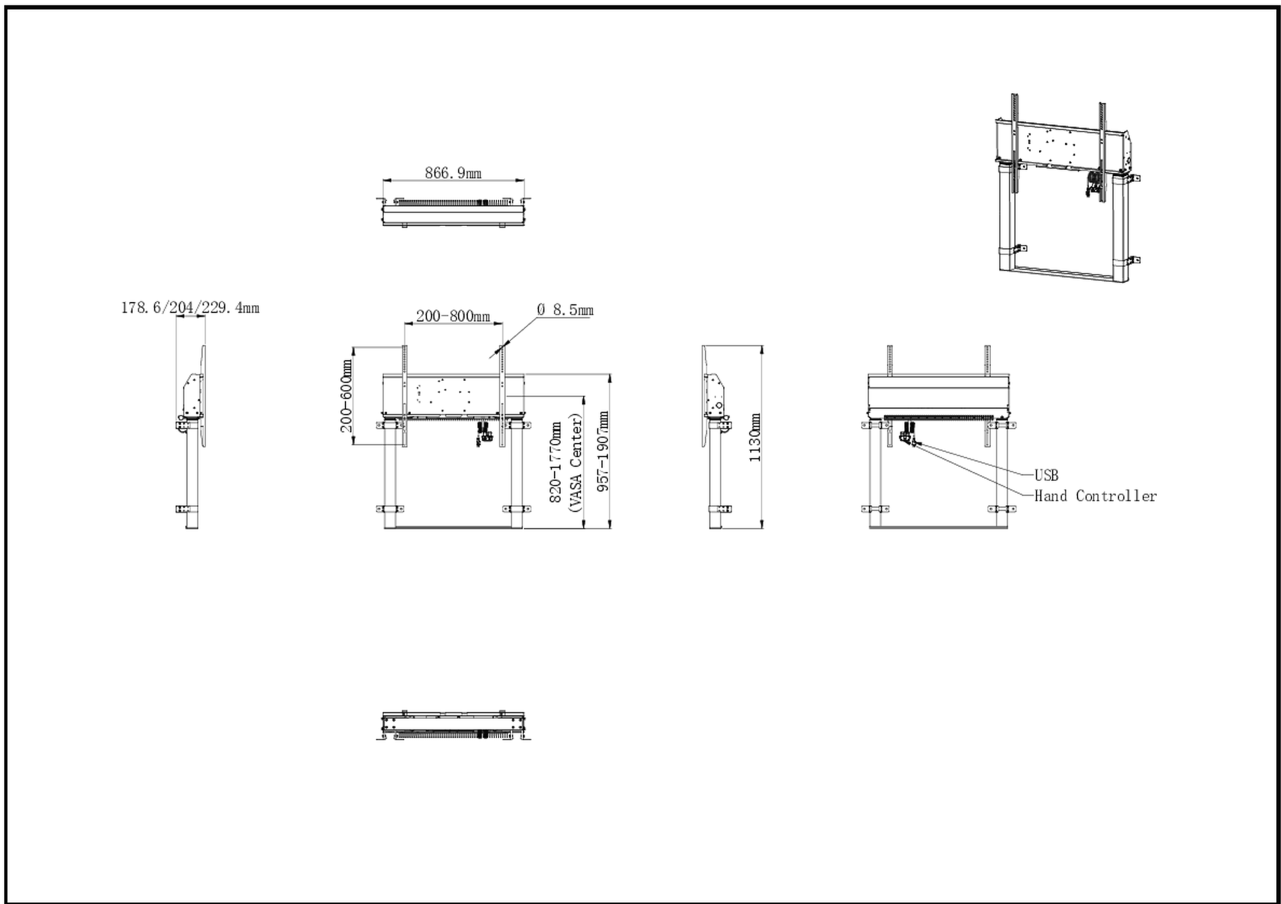

Single column electric floor lift for monitors up to 98"

This fixed on-floor and wall single-column electric lift stand is a perfect solution for 55"-98" displays. It's suitable with screens up to VESA 800x600mm and up to 120kg. Equipped with an easy mount, based on "pull and release" brackets and a wired remote, it is a perfect solution for displays placed in classrooms or conference rooms.

*To mount a 105" display you need the additional mounting kit [MD-ADAP001](#)

01 TECHNIKAI PARAMÉTEREK

Típus	White, 1.8m
Képernyők száma	1
Képernyő mérete	55" - 105"
Magasság beállítása	950mm, Centre of the screen is 812 - 1762mm
Maximális teherbírás	120kg / monitor
VESA maximum	800 x 600mm
Extra	For screens up to 98" (105" needs additional mounting kit - MD-ADAP001), cable management, customized cables (Power, USB, Control pad)

02 MÉRETEK / SÚLY

Termék méretei Sz x H x M 886.9 x 1770 x 178.6229.4mm

Doboz mértéi Sz x H x M 1132 x 182 x 754mm

Súly (doboz nélkül) 35.4kg

Súly (dobozsal) 38kg

EAN kód 4948570033263

03 KAPCSOLÓDÓ INFORMÁCIÓK