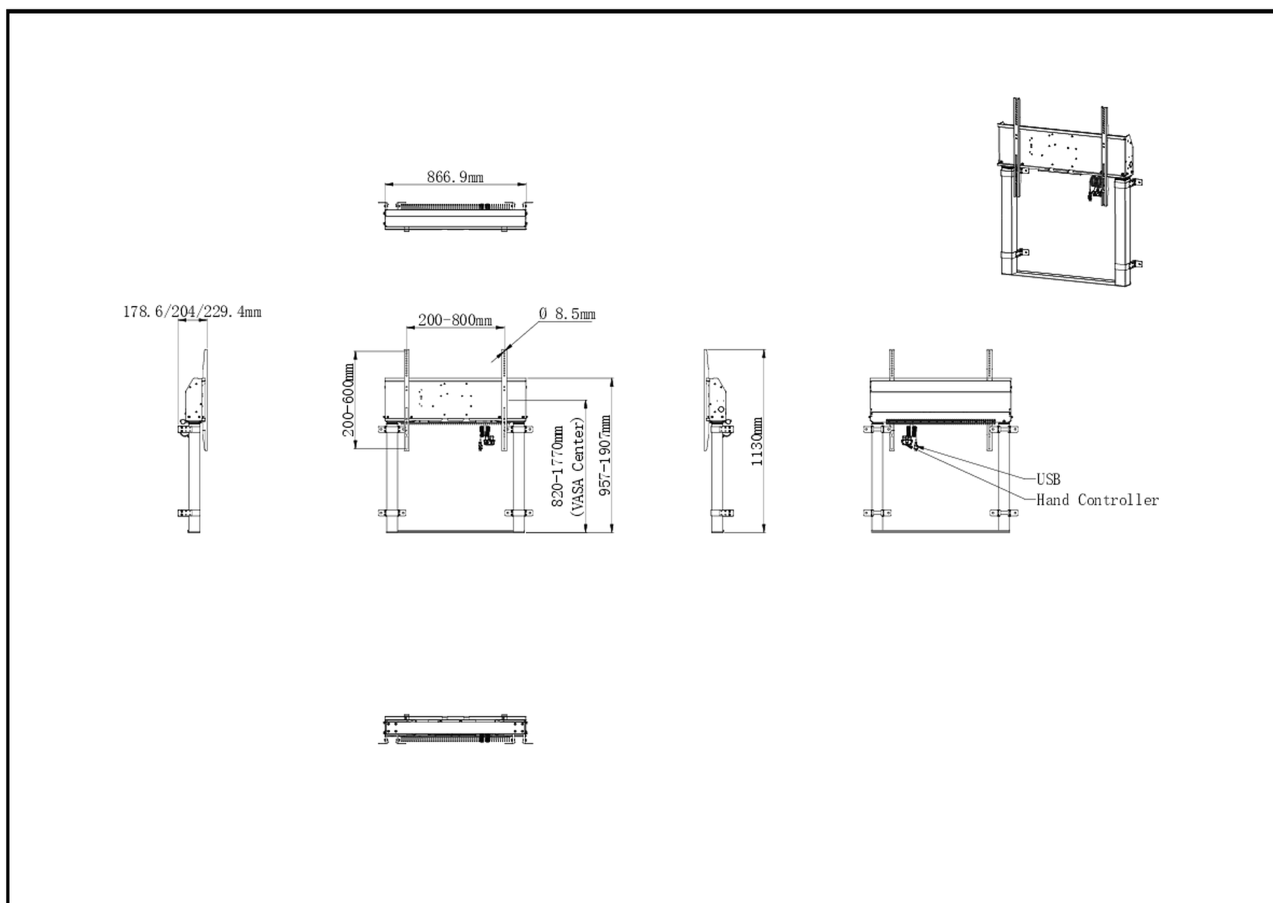

Single column electric floor lift for monitors up to 98"

This fixed on-floor and wall single-column electric lift stand is a perfect solution for 55"-98" displays. It's suitable with screens up to VESA 800x600mm and up to 120kg. Equipped with an easy mount, based on "pull and release" brackets and a wired remote, it is a perfect solution for displays placed in classrooms or conference rooms.

This column is a perfect match for the iiyama TE12, TE14 and TE18 SERIES iLFDs allowing users to control the height from the screen itself. With the option to save 2 height level pre-sets, different users can quickly adjust the screen position to their needs. The 4-inch muting castor omni directional wheels make it easy and save to move the car around.

*To mount a 105" display you need the additional mounting kit MD-ADAP001

01 ТЕХНИЧЕСКИЕ ХАРАКТЕРИСТИКИ

Type	White, 1.8m
Number of screens	1
Screen size	55" - 105"
Height adjustment	950mm, Centre of the screen is 812 - 1762mm
Max weight capacity	120kg / монитор
VESA maximum	800 x 600mm
Extra	For screens up to 98" (105" needs additional mounting kit - MD-ADAP001), cable management, customized cables (Power, USB, Control pad)

02 РАЗМЕР / ВЕС

Размер продукта Ш x В x Г 886.9 x 1770 x 178.6229.4мм

Размер коробки Ш x В x Г 1132 x 182 x 754мм

Вес (без упаковки) 35.4кг

Вес (с упаковкой) 38кг

EAN код 4948570033263

03 СОПУТСТВУЮЩАЯ ИНФОРМАЦИЯ