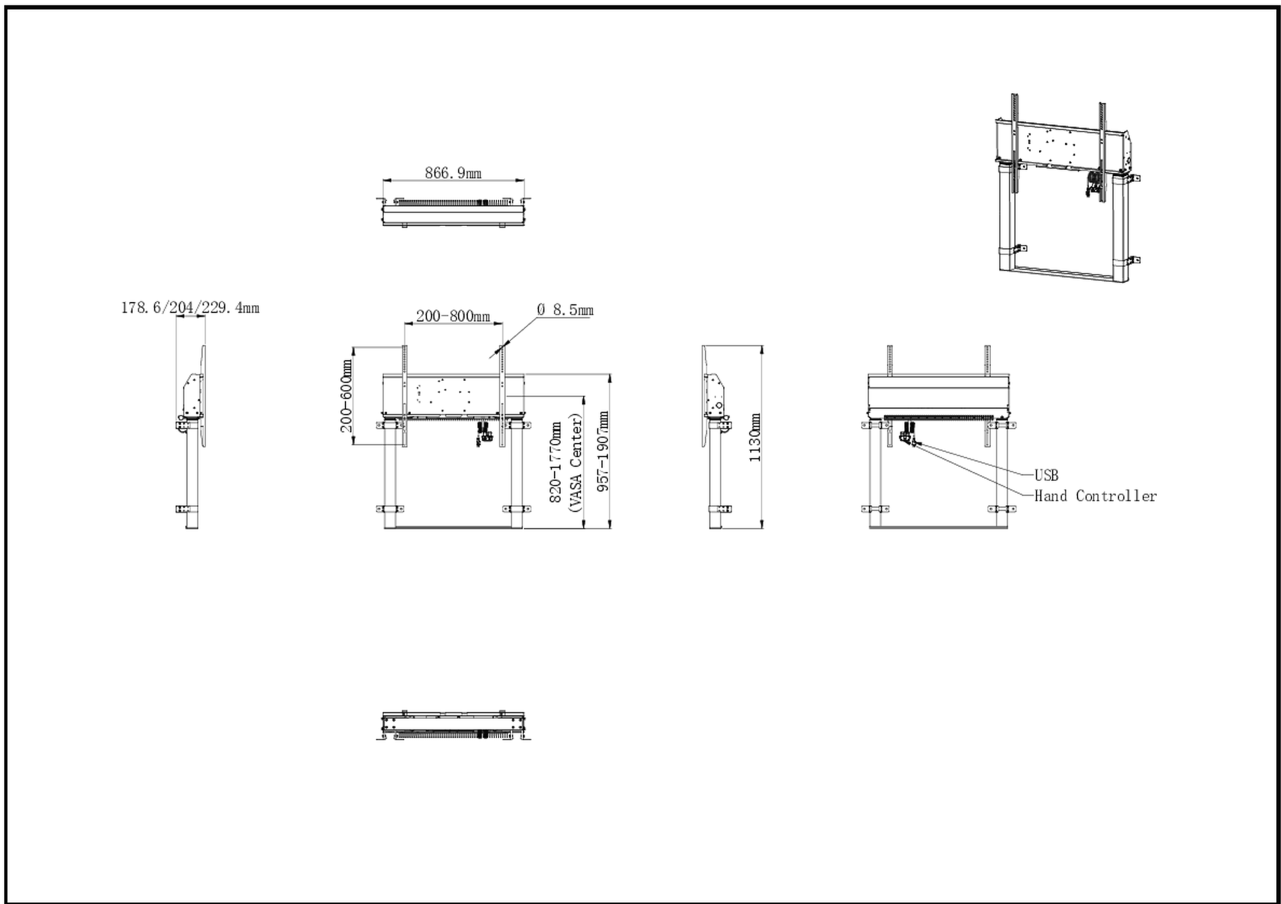

Single column electric floor lift for monitors up to 98"

This fixed on-floor and wall single-column electric lift stand is a perfect solution for 55"-98" displays. It's suitable with screens up to VESA 800x600mm and up to 120kg. Equipped with an easy mount, based on "pull and release" brackets and a wired remote, it is a perfect solution for displays placed in classrooms or conference rooms.

*To mount a 105" display you need the additional mounting kit [MD-ADAP001](#)

01 TECHNICAL SPECIFICATION

Typ	White, 1.8m
Počet obrazovek	1
Velikost obrazovky	55" - 105"
Regulace výšky	950mm, Centre of the screen is 812 - 1762mm
Max weight capacity	120kg / монитор
VESA maximum	800 x 600mm
Extra	For screens up to 98" (105" needs additional mounting kit - MD-ADAP001), cable management, customized cables (Power, USB, Control pad)

02 РАЗМЕР / ВЕС

Размер продукта Ш x В x Г 886.9 x 1770 x 178.6229.4мм

Размер коробки Ш x В x Г 1132 x 182 x 754мм

Вес (без упаковки) 35.4кг

Вес (с упаковкой) 38кг

EAN код 4948570033263

03 СОПУТСТВУЮЩАЯ ИНФОРМАЦИЯ