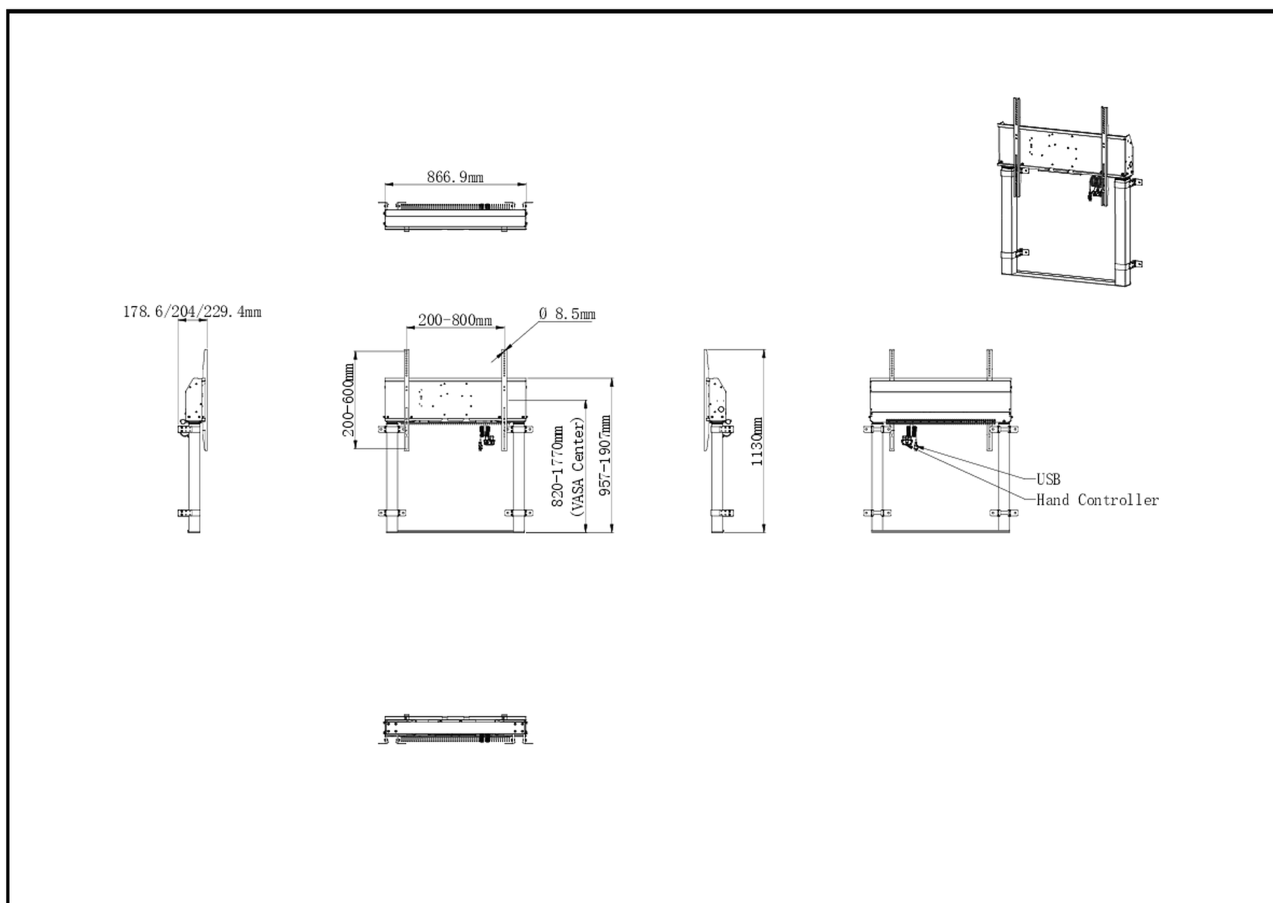

Single column electric floor lift for monitors up to 98"

This fixed on-floor and wall single-column electric lift stand is a perfect solution for 55"-98" displays. It's suitable with screens up to VESA 800x600mm and up to 120kg. Equipped with an easy mount, based on "pull and release" brackets and a wired remote, it is a perfect solution for displays placed in classrooms or conference rooms.

This column is a perfect match for the iiyama TE12, TE14 and TE18 SERIES iLFDs allowing users to control the height from the screen itself. With the option to save 2 height level pre-sets, different users can quickly adjust the screen position to their needs. The 4-inch muting castor omni directional wheels make it easy and save to move the car around.

*To mount a 105" display you need the additional mounting kit [MD-ADAP001](#)

01 TECHNICAL SPECIFICATION

Typ	White, 1.8m
Počet obrazovek	1
Velikost obrazovky	55" - 105"
Regulace výšky	950mm, Centre of the screen is 812 - 1762mm
Max weight capacity	120kg / монитор
VESA maximum	800 x 600mm
Extra	For screens up to 98" (105" needs additional mounting kit - MD-ADAP001), cable management, customized cables (Power, USB, Control pad)

02 РАЗМЕР / ВЕС

Размер продукта Ш x В x Г 886.9 x 1770 x 178.6229.4мм

Размер коробки Ш x В x Г 1132 x 182 x 754мм

Вес (без упаковки) 35.4кг

Вес (с упаковкой) 38кг

EAN код 4948570033263

03 СОПУТСТВУЮЩАЯ ИНФОРМАЦИЯ