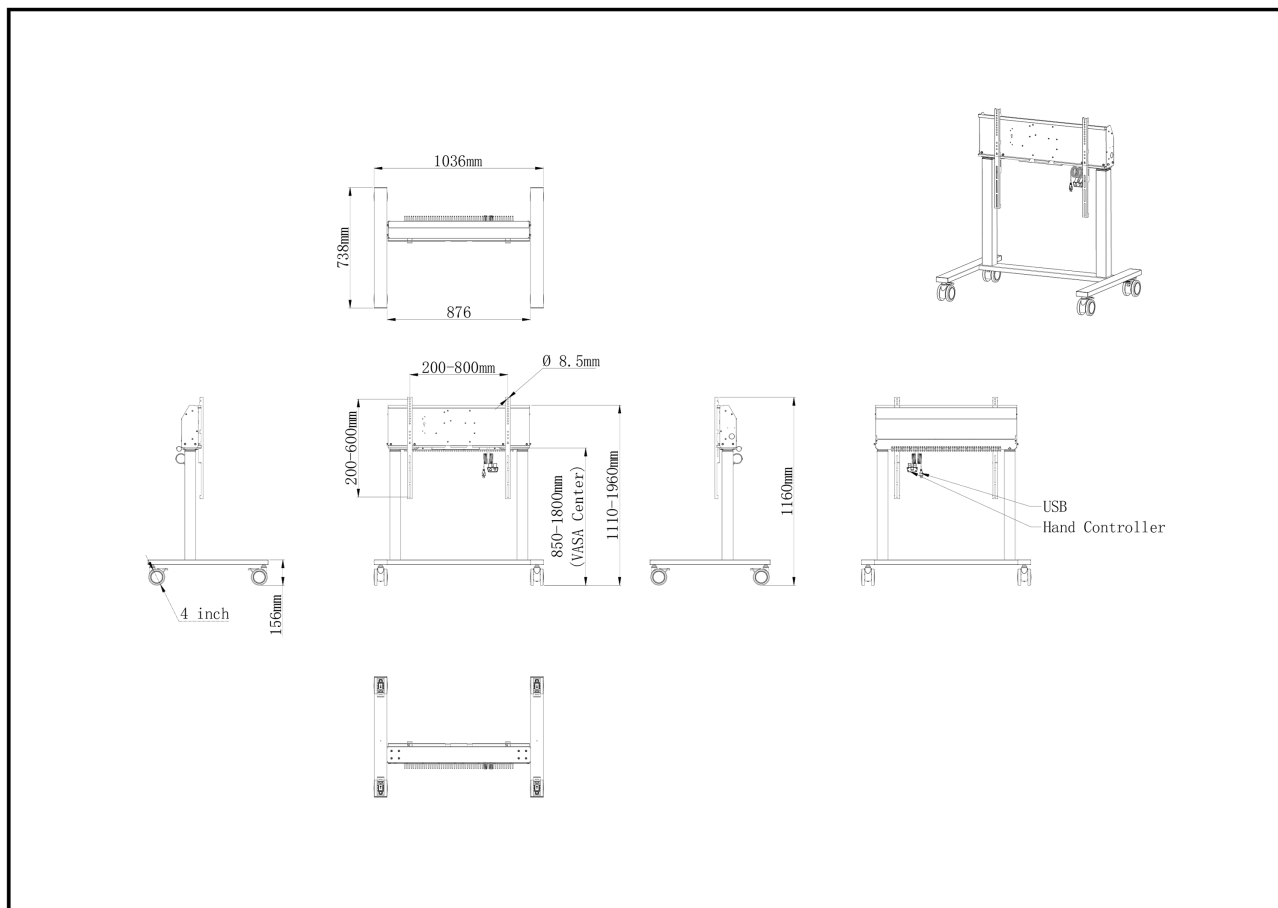

Double column electric floor lift on wheels for monitors up to 98"

An anti-collision electric trolley for large format displays up to VESA 800x600mm. This product is unique because of its screen flexibility and installation ease, within just five steps the product is installed and ready for use in any meeting area.

This mobile stand with electrical 950mm height adjustment provides a continuous and silent adjustment, controlled directly from a compatible iiyama TE SERIES display or with the attached control pad. The 4-inch muting castor omni directional wheels make it easy and save to move the car around. The integrated screen bracket supports most VESA patterns, making this floor lift suitable for every display up to 98" with a max. weight of 120kg.

*To mount a 105" display you need the additional mounting kit [MD-ADAP001](#)

01 SPECIFIKACE

Type	Black, 1.8m
Number of screens	1
Screen size	55" - 105"
Height adjustment	950mm, Centre of the screen is 850 - 1800mm
Váha max.	120kg / monitor
VESA maximum	800 x 600mm
Extra	For screens up to 98" (105" needs additional mounting kit - MD-ADAP001), cable management, customized cables (Power, USB, Control pad)

02 ROZMĚRY / HMOTNOST

Rozměry výrobku Š x V x D 1036 x 850 to 1800 x 738mm

Rozměry balení Š x V x D 1132 x 182 x 754mm

Váha (bez balení) 40.9kg

Váha (s balením) 43.5kg

EAN code 4948570033270

03 SOUVÍSEJÍCÍ INFORMACE