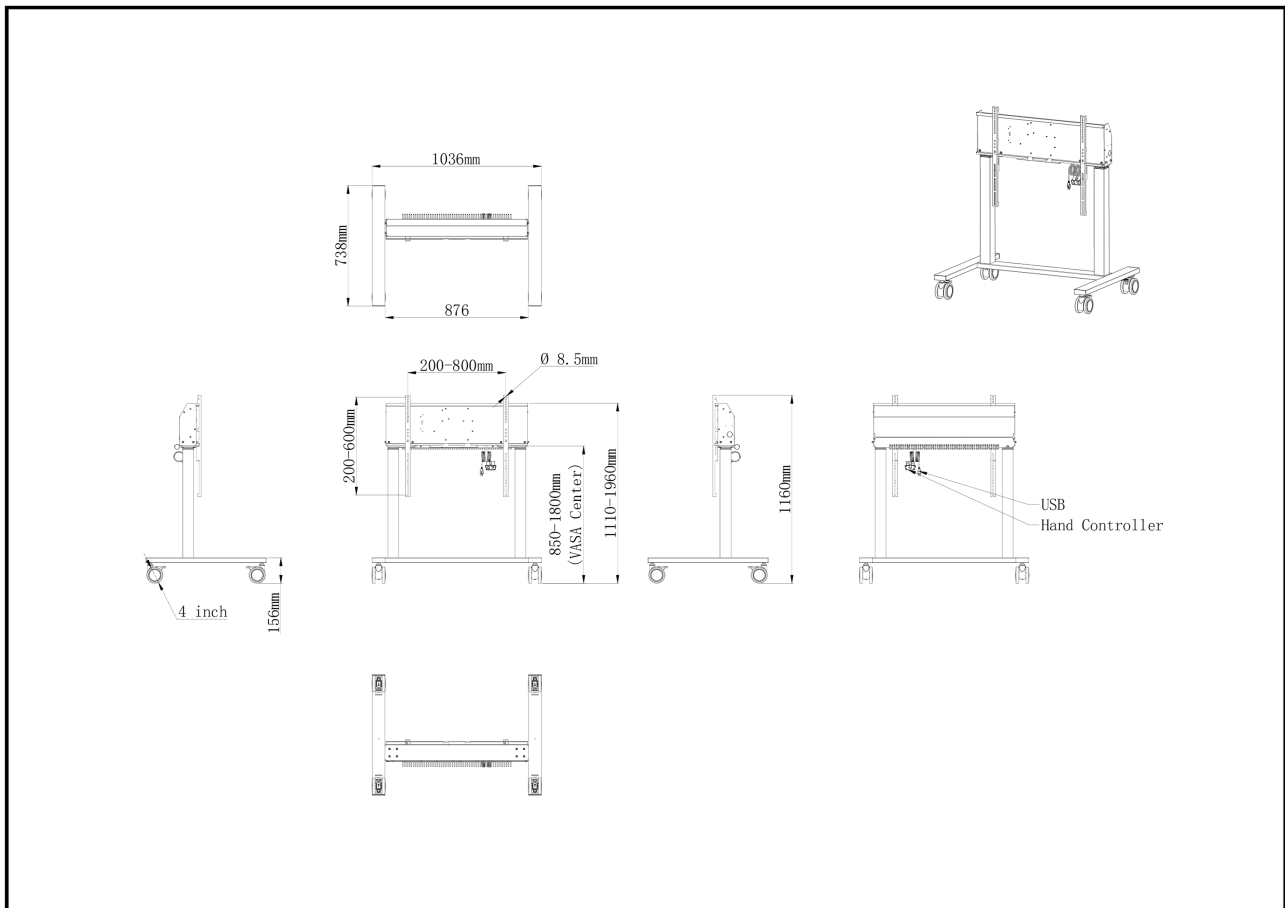

Double column electric floor lift on wheels for monitors up to 98"

An anti-collision electric trolley for large format displays up to VESA 800x600mm. This product is unique because of its screen flexibility and installation ease, within just five steps the product is installed and ready for use in any meeting area.

This mobile stand with electrical 950mm height adjustment provides a continuous and silent adjustment, controlled directly from a compatible iiyama TE SERIES display or with the attached control pad. The 4-inch muting castor omni directional wheels make it easy and save to move the car around. The integrated screen bracket supports most VESA patterns, making this floor lift suitable for every display up to 98" with a max. weight of 120kg.

*To mount a 105" display you need the additional mounting kit [MD-ADAP001](#)

01 TECHNIKAI PARAMÉTEREK

Típus	Black, 1.8m
Képernyők száma	1
Képernyő mérete	55" - 105"
Magasság beállítása	950mm, Centre of the screen is 850 - 1800mm
Maximális teherbírás	120kg / monitor
VESA maximum	800 x 600mm
Extra	For screens up to 98" (105" needs additional mounting kit - MD-ADAP001), cable management, customized cables (Power, USB, Control pad)

02 MÉRETEK / SÚLY

Termék méretei Sz x H x M	1036 x 850 to 1800 x 738mm
Doboz mértéi Sz x H x M	1132 x 182 x 754mm
Súly (doboz nélkül)	40.9kg
Súly (dobozzal)	43.5kg
EAN kód	4948570033270

03 KAPCSOLÓDÓ INFORMÁCIÓK