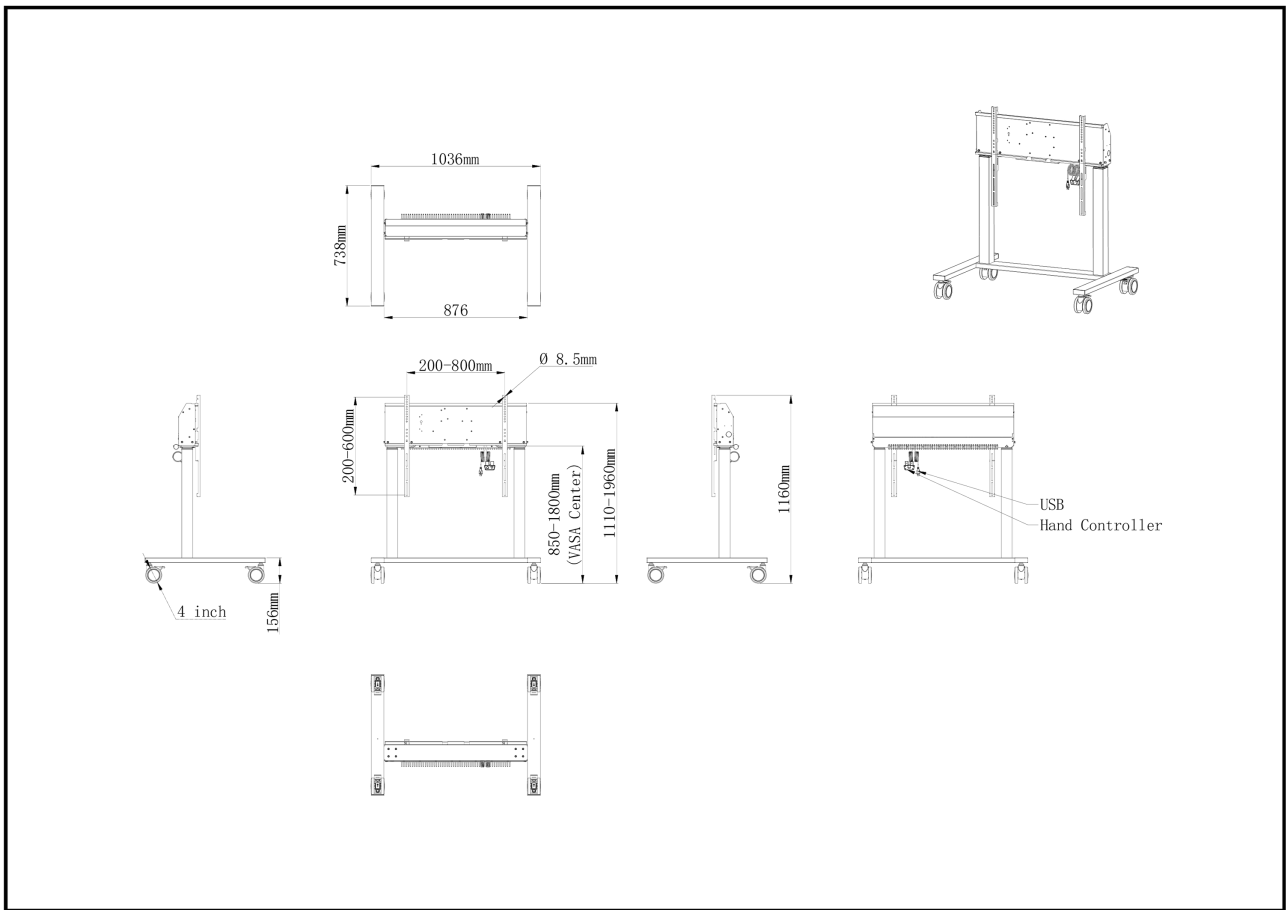

Double column electric floor lift on wheels for monitors up to 98"

An anti-collision electric trolley for large format displays up to VESA 800x600mm. This product is unique because of its screen flexibility and installation ease, within just five steps the product is installed and ready for use in any meeting area.

This mobile stand with electrical 950mm height adjustment provides a continuous and silent adjustment, controlled directly from a compatible iiyama TE SERIES display or with the attached control pad. The 4-inch muting castor omni directional wheels make it easy and save to move the car around. The integrated screen bracket supports most VESA patterns, making this floor lift suitable for every display up to 98" with a max. weight of 120kg.

*To mount a 105" display you need the additional mounting kit [MD-ADAP001](#)

01 TECHNIKAI PARAMÉTEREK

Típus	Black, 1.8m
Képernyők száma	1
Képernyő mérete	55" - 105"
Magasság beállítása	950mm, Centre of the screen is 850 - 1800mm
Maximális teherbírás	120kg / monitor
VESA maximum	800 x 600mm
Extra	For screens up to 98" (105" needs additional mounting kit - MD-ADAP001), cable management, customized cables (Power, USB, Control pad)

02 MÉRETEK / SÚLY

Termék méretei Sz x H x M	1036 x 850 to 1800 x 738mm
Doboz mértéi Sz x H x M	1132 x 182 x 754mm
Súly (doboz nélkül)	40.9kg
Súly (dobozzal)	43.5kg
EAN kód	4948570033270

03 KAPCSOLÓDÓ INFORMÁCIÓK