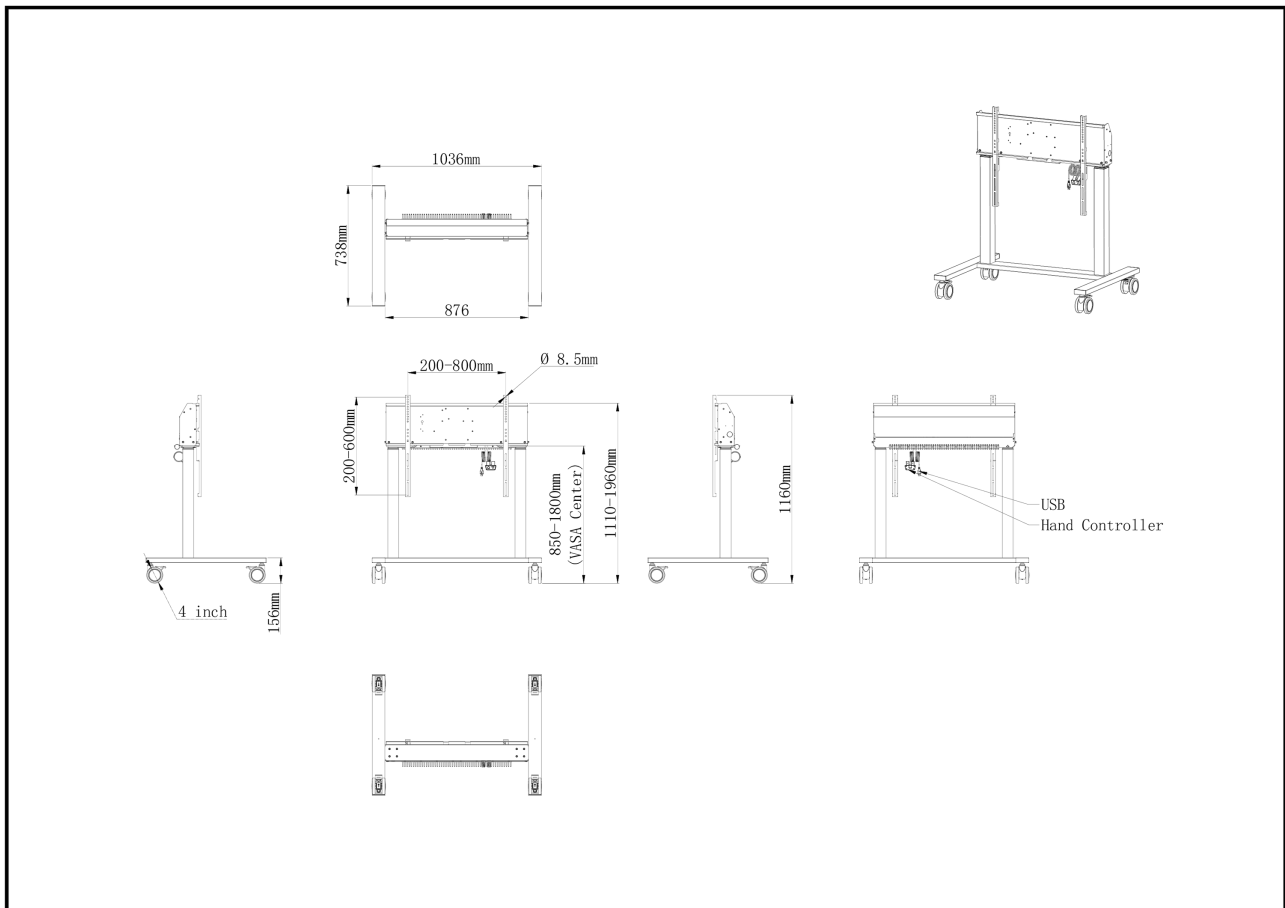

Double column electric floor lift on wheels for monitors up to 98"

An anti-collision electric trolley for large format displays up to VESA 800x600mm. This product is unique because of its screen flexibility and installation ease, within just five steps the product is installed and ready for use in any meeting area.

This mobile stand with electrical 950mm height adjustment provides a continuous and silent adjustment, controlled directly from a compatible iiyama TE SERIES display or with the attached control pad. The 4-inch muting castor omni directional wheels make it easy and save to move the car around. The integrated screen bracket supports most VESA patterns, making this floor lift suitable for every display up to 98" with a max. weight of 120kg.

*To mount a 105" display you need the additional mounting kit [MD-ADAP001](#)

01 TECHNICAL SPECIFICATION

Typ	Black, 1.8m
Počet obrazovky	1
Velikost obrazovky	55" - 105"
Regulace výšky	950mm, Centre of the screen is 850 - 1800mm
Max weight capacity	120kg / монитор
VESA maximum	800 x 600mm
Extra	For screens up to 98" (105" needs additional mounting kit - MD-ADAP001), cable management, customized cables (Power, USB, Control pad)

02 РАЗМЕР / ВЕС

Размер продукта Ш x В x Г 1036 x 850 to 1800 x 738мм

Размер коробки Ш x В x Г 1132 x 182 x 754мм

Вес (без упаковки) 40.9кг

Вес (с упаковкой) 43.5кг

ЕАН код 4948570033270

03 СОПУТСТВУЮЩАЯ ИНФОРМАЦИЯ