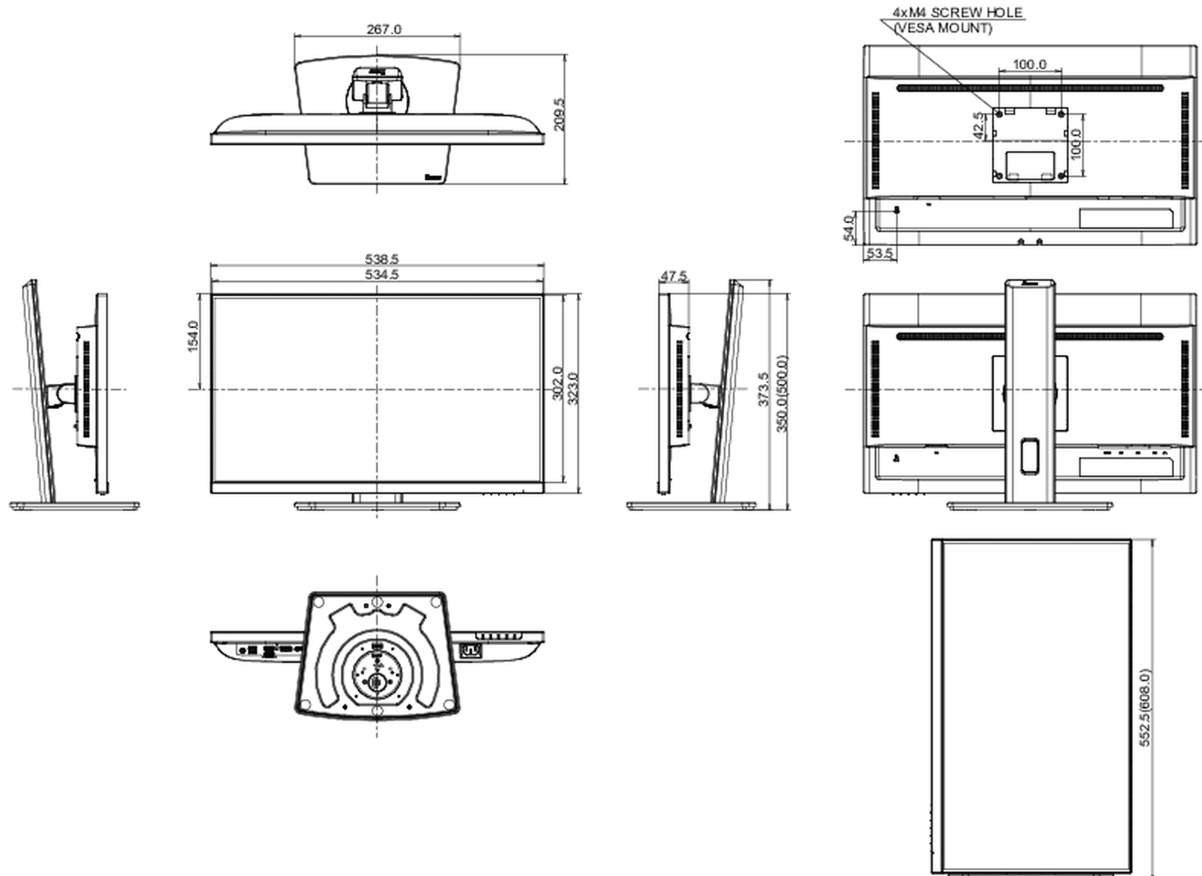

TCO Certified, CE, TÜV-Bauart, EAC, VCCI-B, PSE, RoHS támogatás, ErP, WEEE, HATÓTÁVOLSÁG, UKCA

REACH SVHC

0,1% felett: Vezet

08 MÉRETEK / SÚLY

Termék méretei Sz x H x M

538.5 x 350 (500) x 209.5mm

Doboz méretei Sz x H x M

685 x 405 x 126mm

EAN kód

4948570124145

All trademarks and registered trademarks acknowledged. E & O E. Specification subject to change without notice. All LCD's comply with ISO-9241-307:2008 in connection with pixel defects.