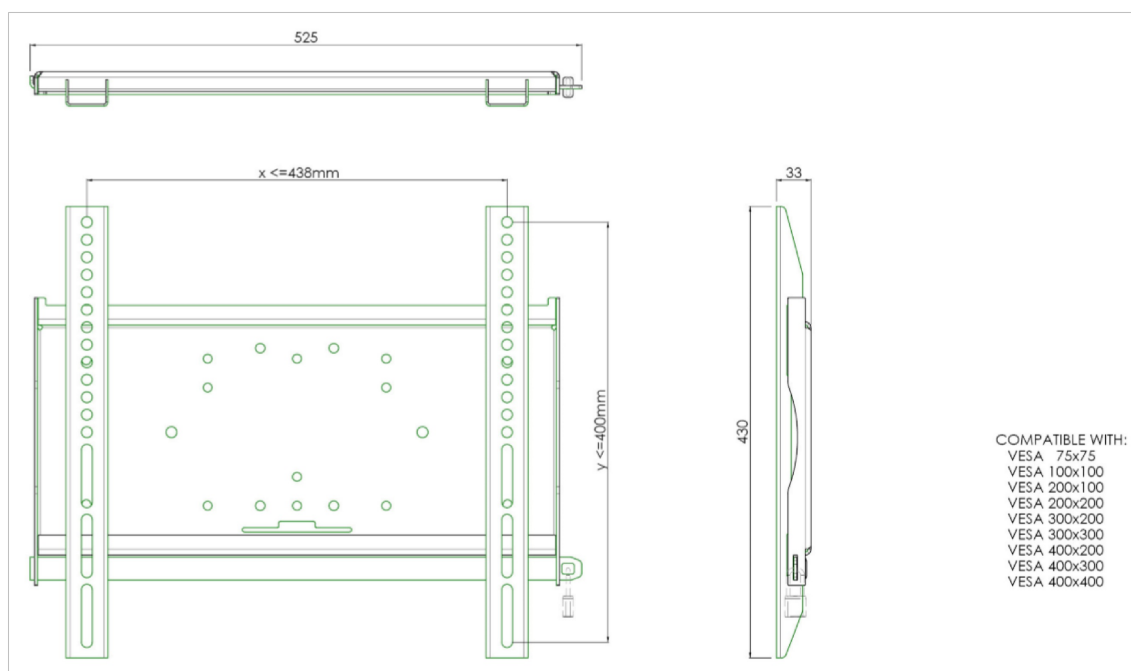

Universal wall mount, max 438x400mm. 125kg

All universal wall mounts are VESA compatible. Besides wall mounting, all our wall mounts can be used for ceiling mounting in combination with a tube set and for floor mounting (using coupling bolts) together with a stand. The mounts include fastening material to secure the mount to the display. Furthermore they include a safety bar or fixation, offering you protection from theft; a padlock is to be added separately.

01 MÉRETEK / SÚLY

EAN kód

4948570031467

All trademarks and registered trademarks acknowledged. E & O E. Specification subject to change without notice. All LCD's comply with ISO-9241-307:2008 in connection with pixel defects.