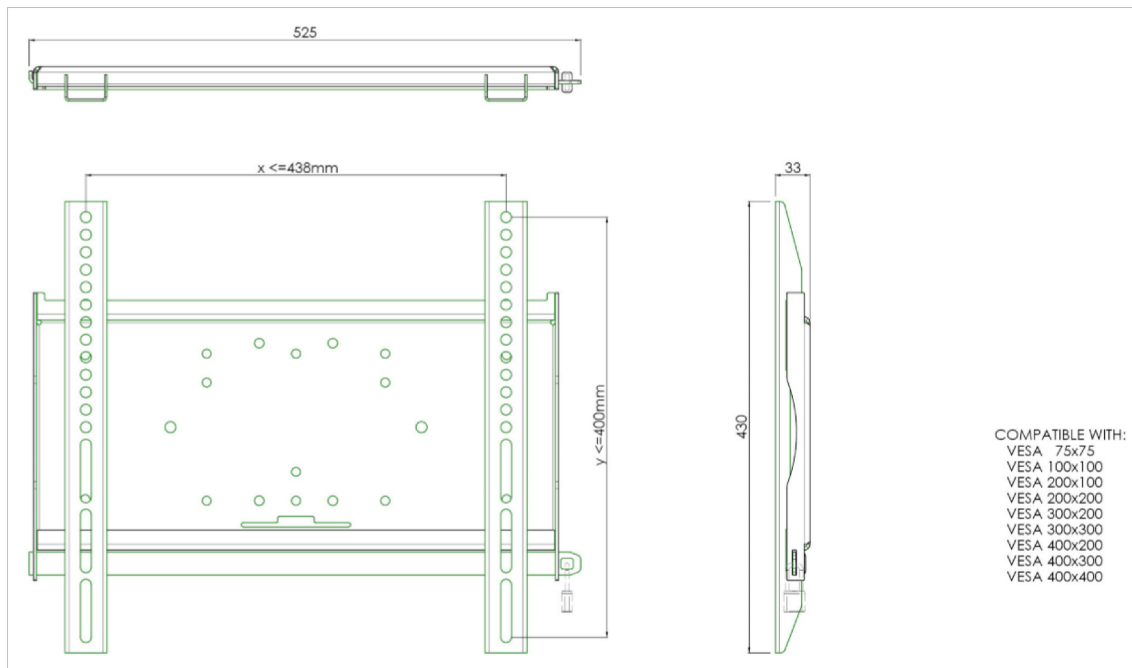

Universal wall mount, max 438x400mm. 125kg

All universal wall mounts are VESA compatible. Besides wall mounting, all our wall mounts can be used for ceiling mounting in combination with a tube set and for floor mounting (using coupling bolts) together with a stand. The mounts include fastening material to secure the mount to the display. Furthermore they include a safety bar or fixation, offering you protection from theft; a padlock is to be added separately.

01 DIMENSIONI / PESO

EAN code

4948570031467

Tutti i marchi e i marchi registrati citati. E & O E. Specifiche soggette a modifiche senza preavviso. Tutti i display LCD è conforme alla norma ISO-9241-307:2008 in connessione con difetti dei pixel.