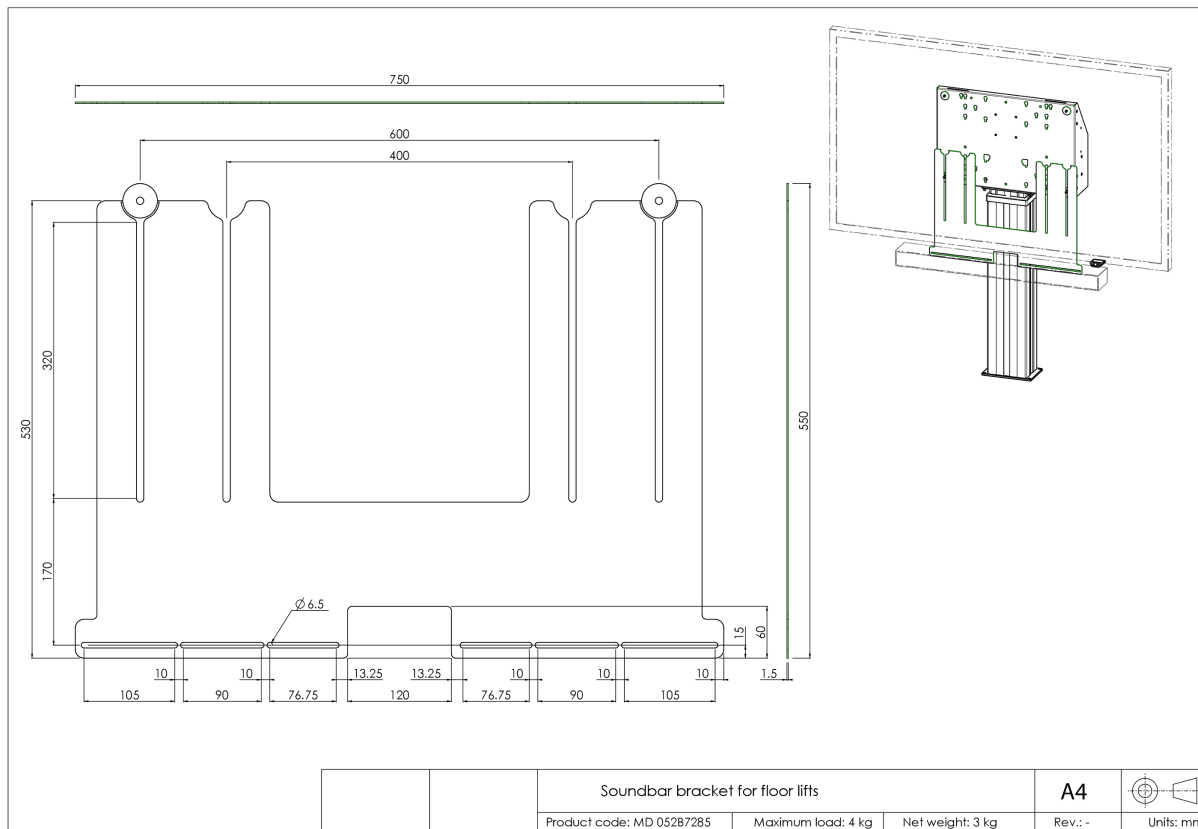

## Universal soundbar bracket for floor lifts and wall mounts

Upgrade the audio of your iiyama floor lift/ wall mounted large format display with this universal soundbar bracket and enjoy a better sound. The soundbar bracket allows you to install and use a soundbar below the display on our (height-adjustable) floor lifts and wall mounts. The soundbar bracket is mounted in between the back plate and the display using the display's lower VESA mounting bolts.

The bracket has a VESA width of 400/600. Max. distance between center lower VESA mounting holes and center soundbar mounting holes is 515mm. The bracket can be used in combination with an adapter set for displays with a larger VESA mounting pattern. Works with most soundbars.

### 01 TECHNIKAI PARAMÉTEREK

Típus	Floor lift accessory
Képernyők száma	1
Képernyő mérete	32" - 86"
Maximális teherbírás	4kg / monitor

## 02 MÉRETEK / SÚLY

**Termék méretei Sz x H x M**

750 x 530 x 1.5mm

**Súly (doboz nélkül)**

4kg

**Súly (dobozzal)**

5kg

**EAN kód**