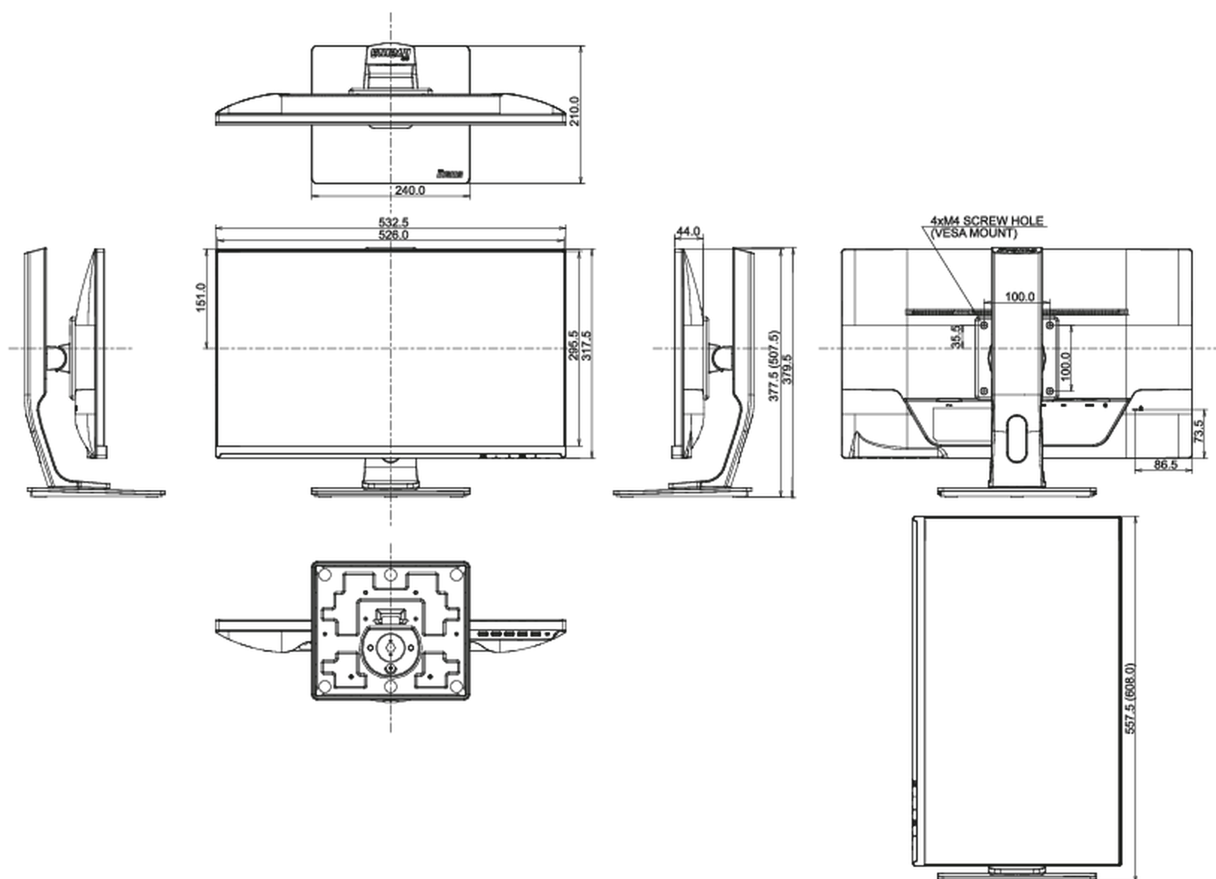

## 08 MÉRETEK / SÚLY

Termék méretei Sz x H x M	532.5 x 377.5 (507.5) x 210mm
Súly (doboz nélkül)	5.3kg
EAN kód	4948570113057

All trademarks and registered trademarks acknowledged. E & O E. Specification subject to change without notice. All LCD's comply with ISO-9241-307:2008 in connection with pixel defects.